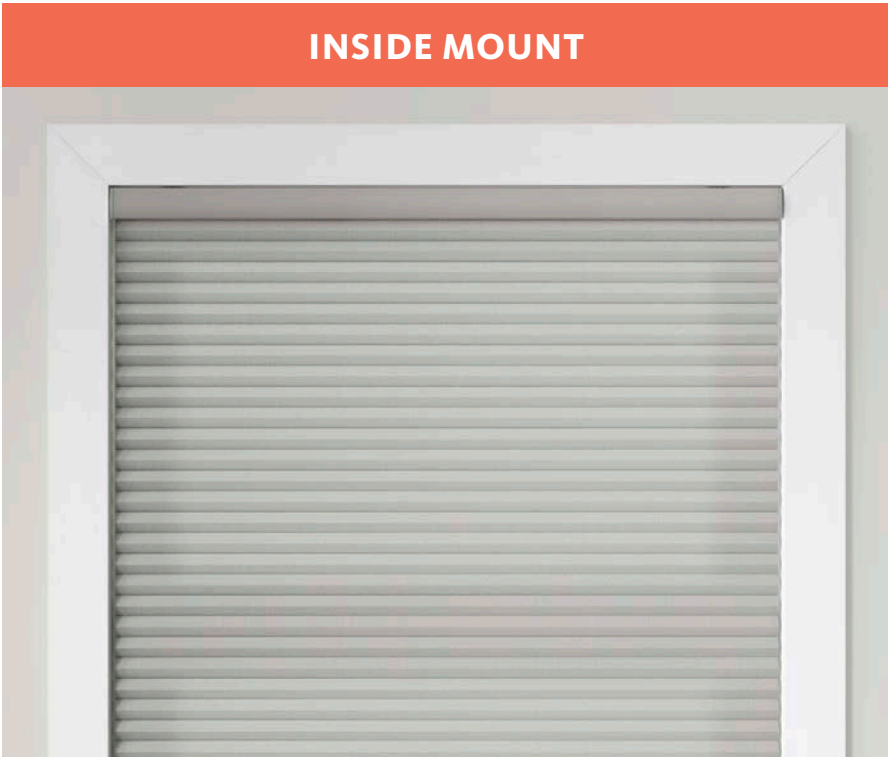

MOUNTING OPTIONS

Specify inside mount if your window has the proper depth.