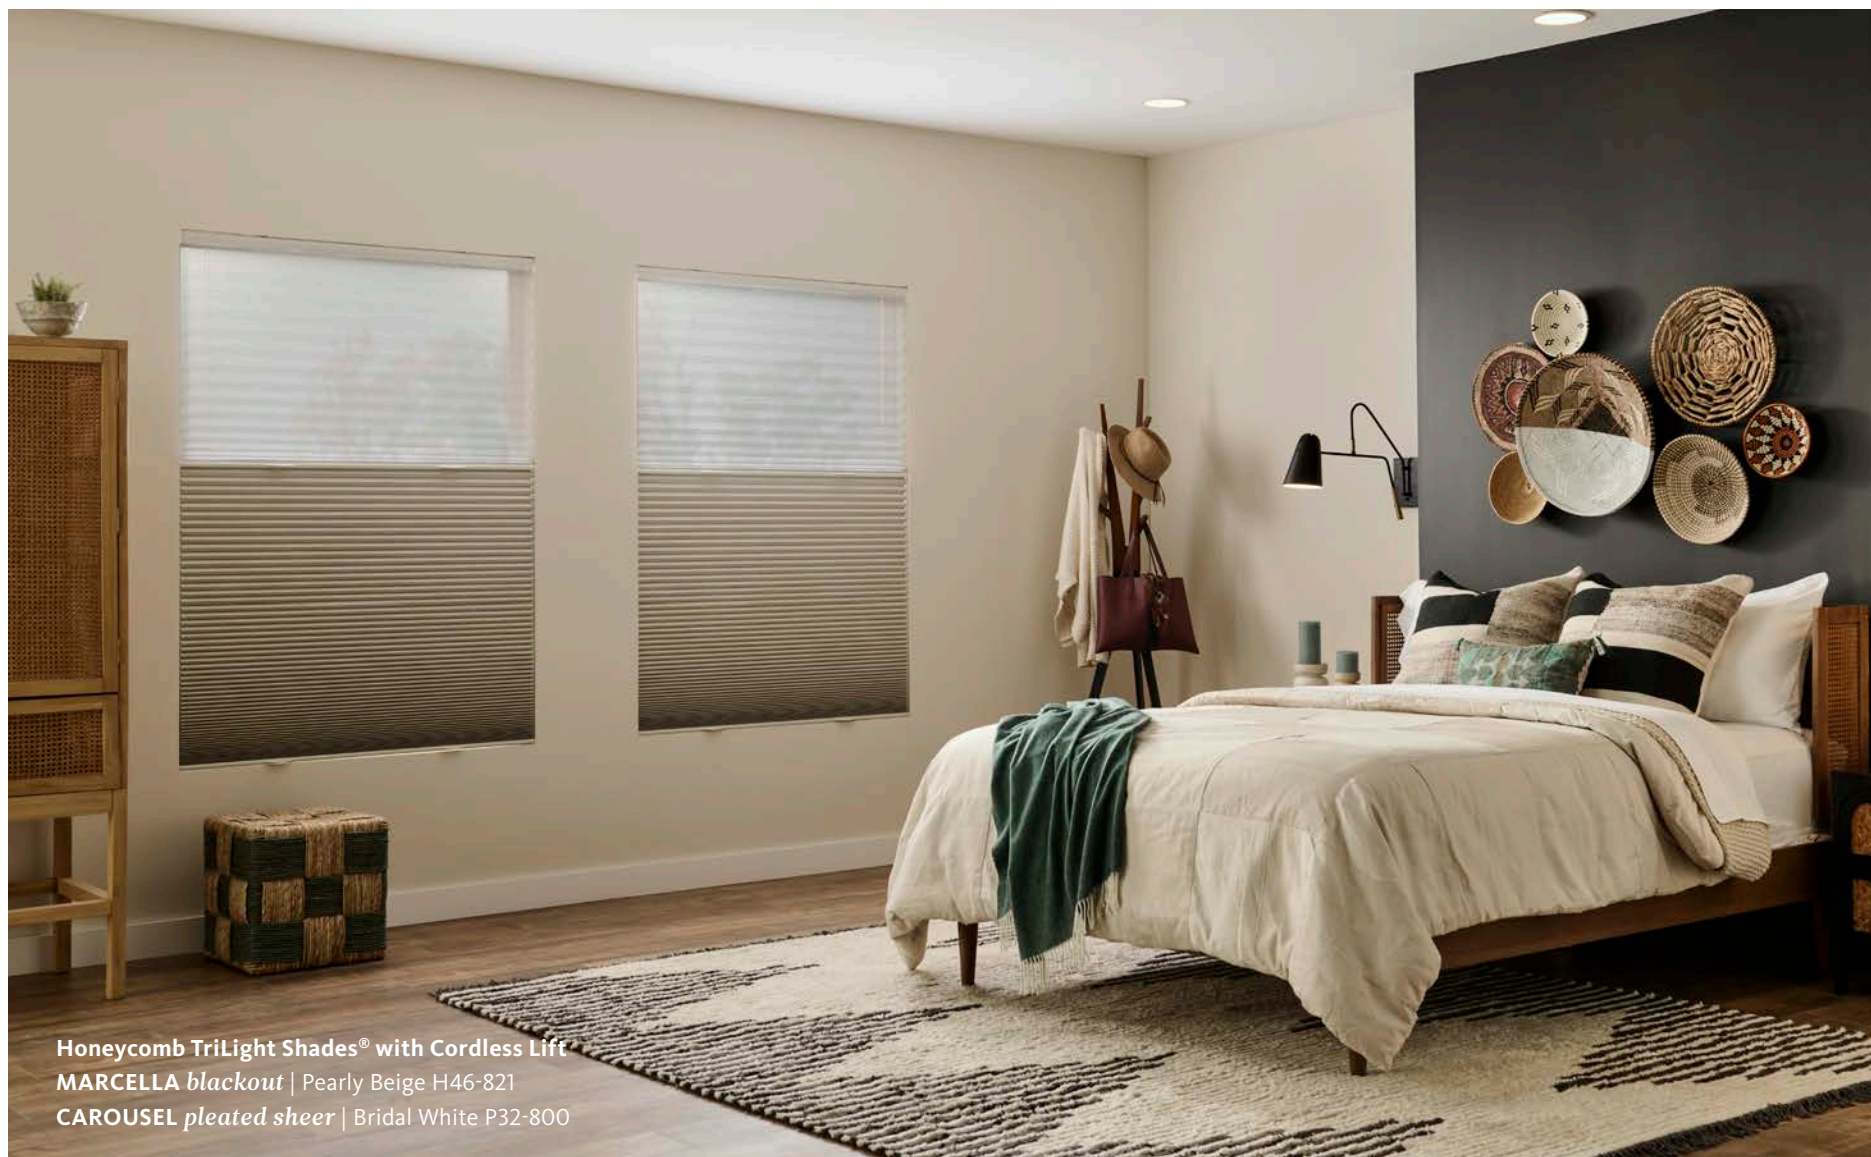

Honeycomb TriLight Shades® with Cordless Lift
MARCELLA blackout | Pearly Beige H46-821
CAROUSEL pleated sheer | Bridal White P32-800