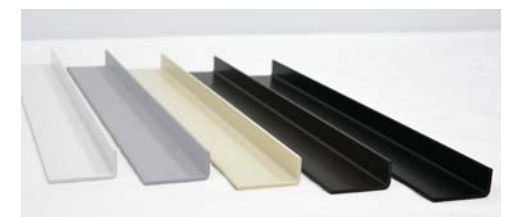

*Privacy Light Block offers additional privacy and room darkening and is available in 5 colors.

Consult the digital matrix for the most current options.