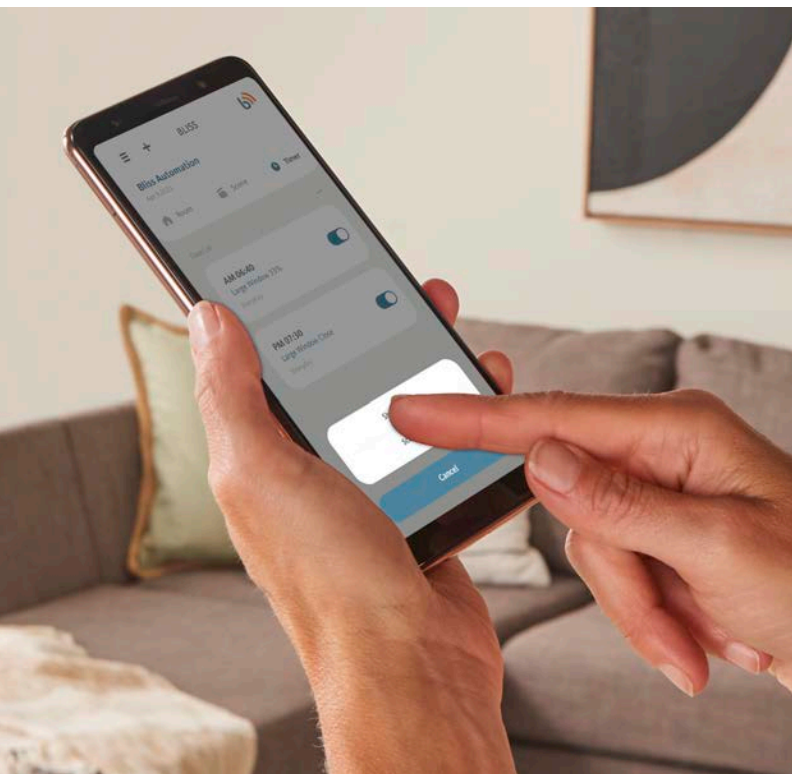

NEXT LEVEL CONVENIENCE

Our automation systems bring light and privacy management to the next level. Set your Honeycomb Shades to open and close on a schedule that suits you. This is what dreams are made of.

it's in your hands

Literally. With automated Honeycomb Shades, your perfect settings are only a tap away. Use your smartphone or a remote to achieve precisely what you're craving.

Scan this code to see what else automation can do for you.