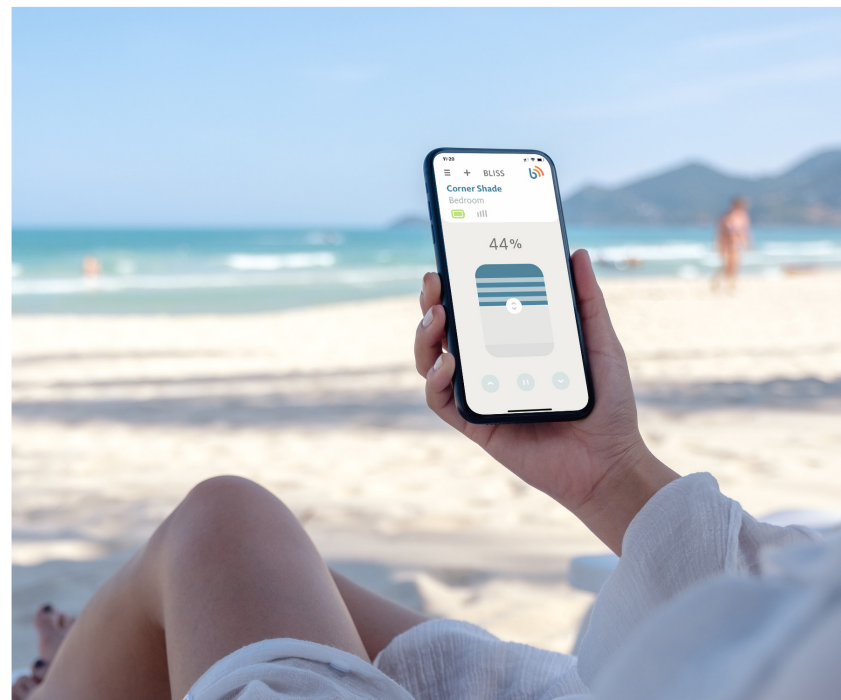

2" Hybrid Pleat Shades with Automation

ICE AGE | HPF 735

VOICE COMMAND

REMOTE CONTROL

BLISS APP CONTROL

AUTO-MAZING

With a touch or the sound of your voice, our Bliss™ automation system embraces a wireless life for cord-free control. And rechargeable batteries in your cellular shades will make you feel like an eco-warrior.