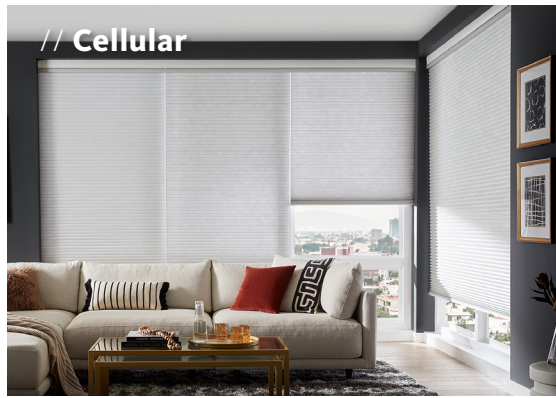

SOFTSTYLE CELLULAR SHADES *by Alta*

SOFTSTYLE					
	9/16" Small Single Cell	3/4" Large Single Cell	1/2" Double Cell	1 1/4" Single Cell	2" Hybrid Pleat
OPACITY					
Semi-Opaque	✓	✓	✓	✓	✓
Blackout	✓	✓	✓	✓	✓
CONTROL OPTIONS					
Automation	✓	✓	✓	✓	✓
PowerWand	✓	✓	✓	✓	
Cordless Lift	✓	✓	✓	✓	✓
Cordless Lift & Lock	✓	✓	✓		✓
Continuous Cord Loop	✓	✓	✓		✓
LIGHT / PRIVACY CONTROL					
Top-Down/Bottom-Up	✓	✓	✓	✓	✓
TriLight Shades	✓	✓	✓		✓
DESIGN OPTIONS					
Two- & Three-on-One Headrail	✓	✓	✓	✓	✓
Skylight	✓	✓	✓		
Cut-Outs	✓	✓	✓		
Non-Operable Specialty Shapes	✓	✓	✓		
Vertical Application		✓			✓

Scan this code to see a digital version of the most current options matrix.

Child safety is serious business, which is why we use warning tags, labels, and other methods to communicate the potential hazards of corded window coverings. The warning shown here communicates the important message about cords being a potential strangulation hazard and suggest choosing cordless alternatives or products with inaccessible cords.

⚠ WARNING		
⚠ ADVERTENCIA		
Window Blind Cord Strangulation Risk		
Window Blinds with a damaged or loose tension device or retractable cord that fails to fully retract pose a strangulation risk to children. To avoid this potential strangulation risk, consider purchasing cordless products or products with inaccessible cords.		
Riesgo de Estrangulamiento en Cuerdas de Persianas		
Las persianas con un dispositivo tensor suelto o dañado o con una cuerda retractable que no se ajusta completamente representan un riesgo de estrangulación para los niños. Para evitar un posible riesgo de estrangulamiento, considere comprar productos inalámbricos o productos con cuerdas inaccesibles.