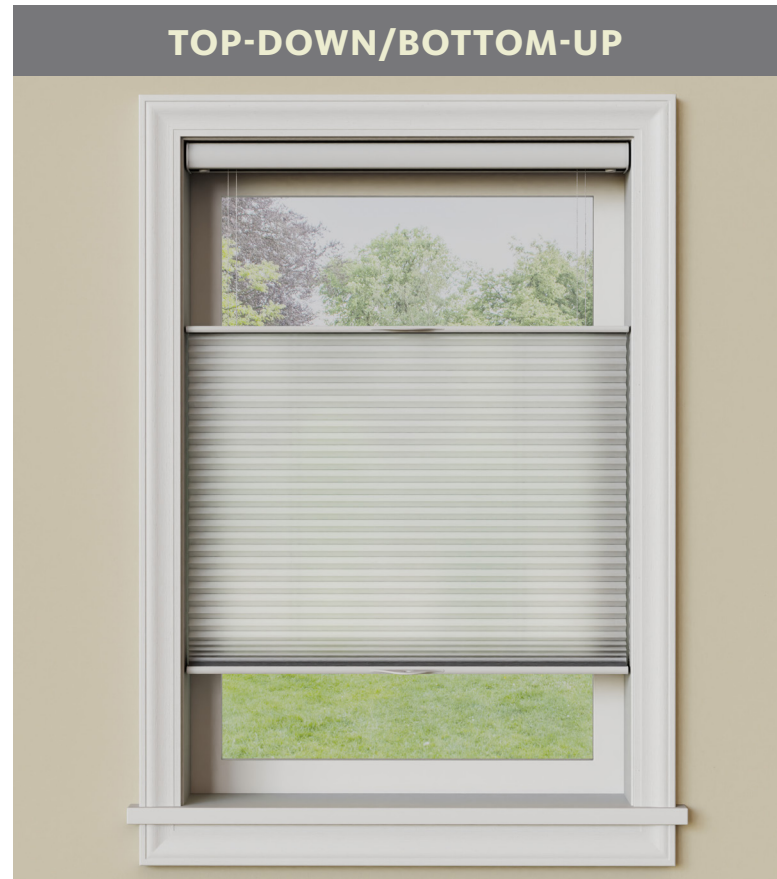

BOTTOM-UP

TOP-DOWN/BOTTOM-UP

TRILIGHT SHADES

DESIGN OPTIONS

2-ON-1 AND 3-ON-1 RAIL

Two or three independently operating shades share the same headrail for a more unified look. Ideal for wide windows and patio doors.