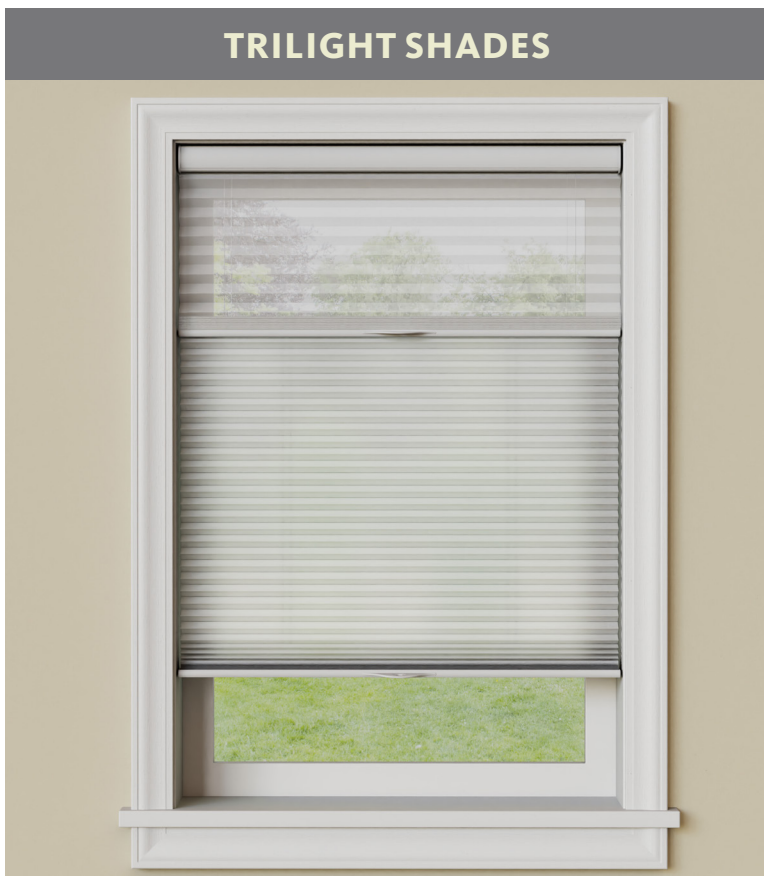

BOTTOM-UP

TOP-DOWN/BOTTOM-UP

TRILIGHT SHADES

DESIGN OPTIONS

2-ON-1 AND 3-ON-1 RAIL

Two or three independently operating shades share the same headrail for a more unified look. Ideal for wide windows and patio doors.