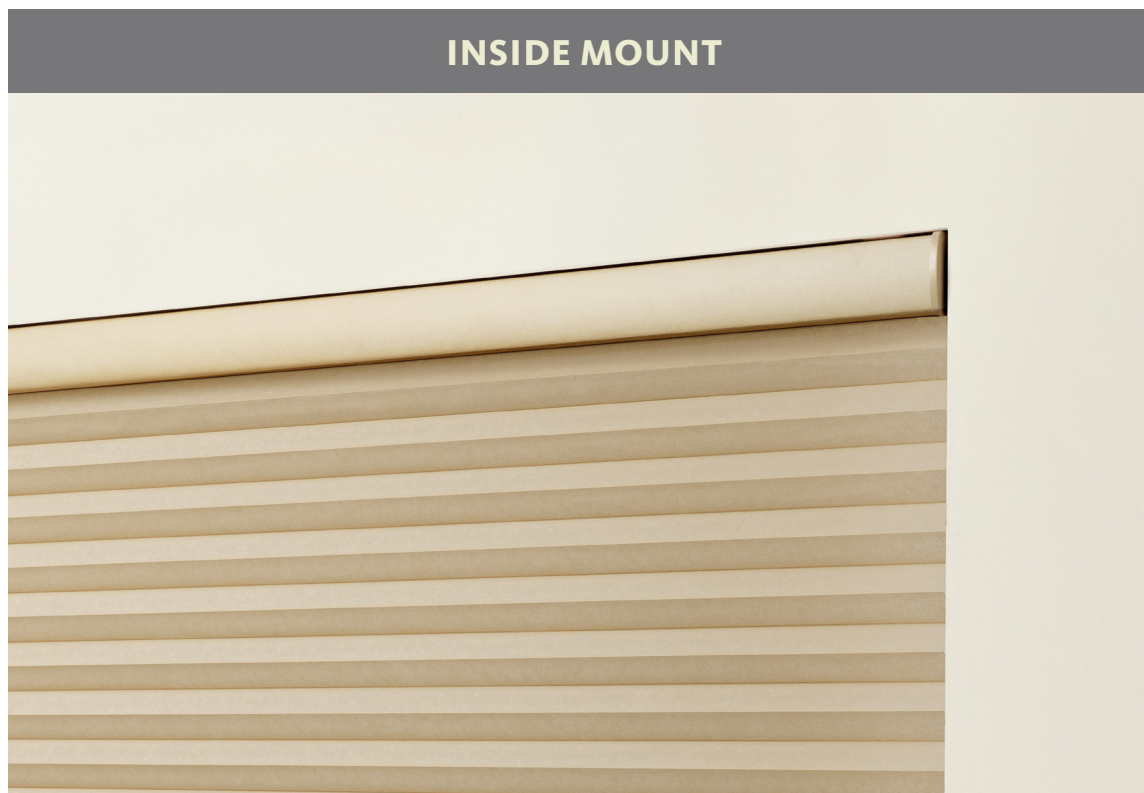

MOUNTING OPTIONS

Premium rails shown.

Specify inside mount if your window has the proper depth.