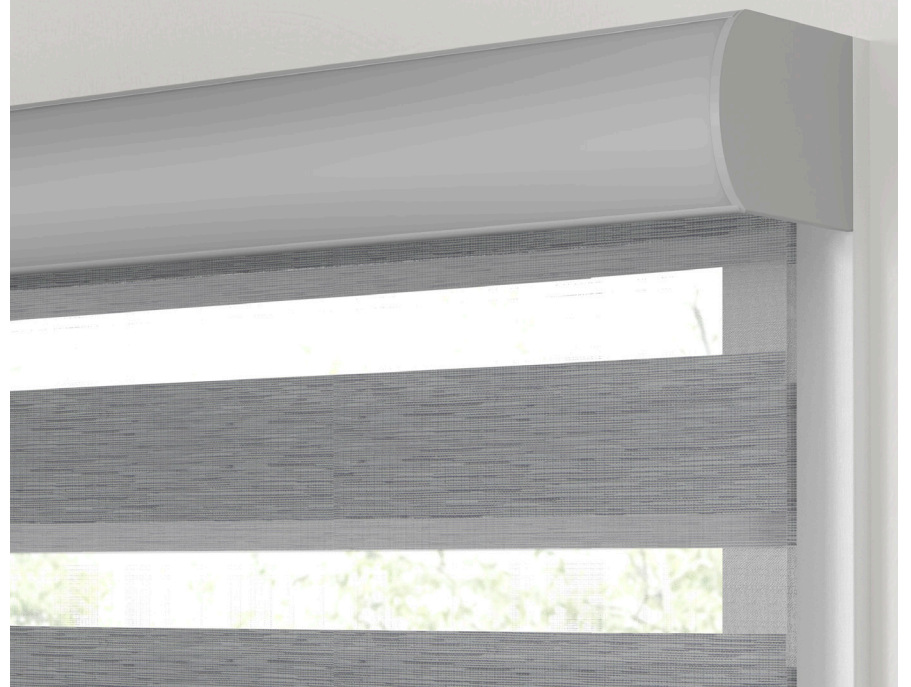

BAND SIZES

Small Bands

A smaller band is a great fit for most standard windows, and proportionally perfect.

Large Bands

When there's more window to cover, larger bands fill the space with finesse.

DESIGN OPTIONS

CURVED CASSETTE - FABRIC INSERT

Banded Shades come with a standard fabric insert that matches your fabric selection for a seamless, polished look. Available in medium and large.

CURVED CASSETTE - NO FABRIC INSERT

For a modern look, opt for a cassette without the fabric insert. Available in medium and large.

TWO-ON-ONE

Two independently operating shades share the same headrail for a cleaner, more unified look. Ideal for wide-set windows and patio doors.