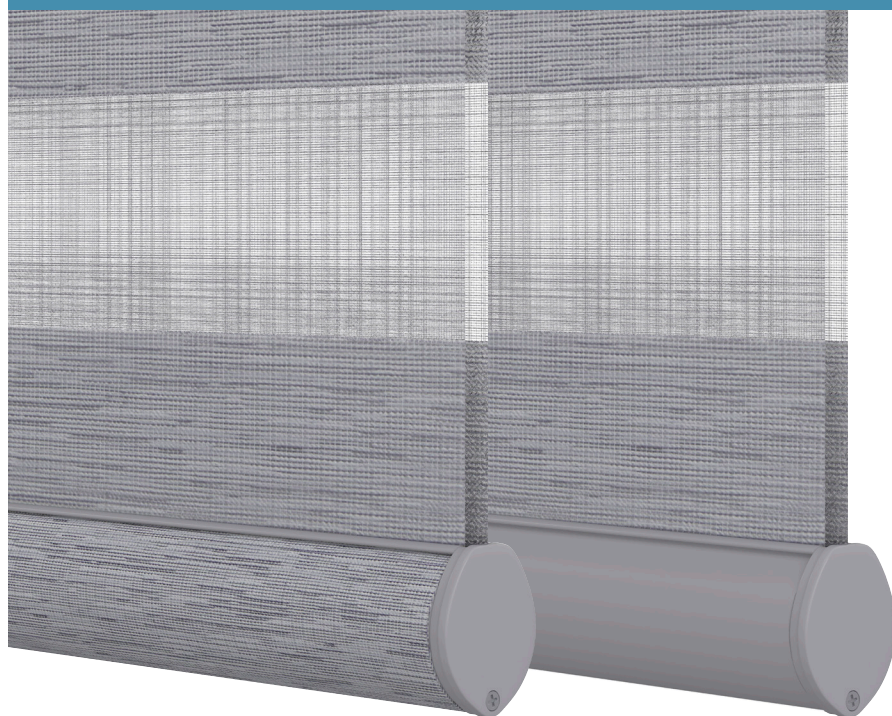

CURVED CASSETTE - FABRIC INSERT

Banded Shades come with a standard fabric insert that matches your fabric selection for a seamless, polished look. Available in medium and large.

CURVED CASSETTE - NO FABRIC INSERT

For a modern look, opt for a cassette without the fabric insert. Available in medium and large.

TWO-ON-ONE

Two independently operating shades share the same headrail for a cleaner, more unified look. Ideal for wide-set windows and patio doors.

When the shade is lowered and the bands are closed, the bottomrail will rest on the sill as seen in the shade in the photo above. When the shade is lowered and the bands are open, the bottomrail will lift from the sill. The larger the band, the greater the distance from the sill.

BOTTOMRAILS

FABRIC-WRAPPED OR NON-FABRIC WRAPPED

Fabric-wrapped bottomrail is standard for a consistent, seamless look. Non-fabric wrapped bottomrail is an optional accent with modern appeal. Bottomrail color matches cassette color.