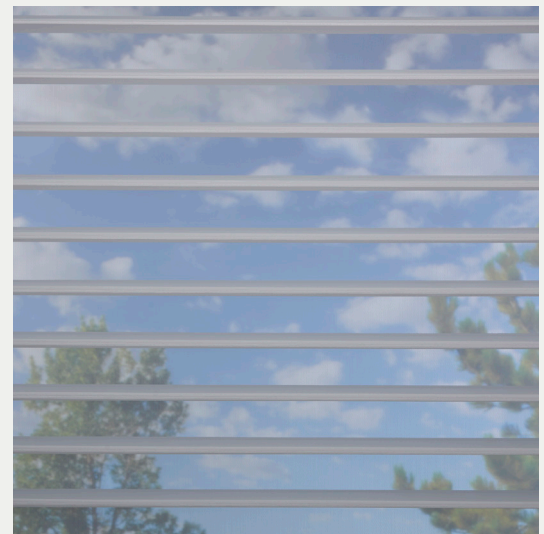

WE'RE SO VANE

*When it comes to inspiring design united with fabulous functionality, that's a good thing!
Our Sheer Shadings offer features to fit your lifestyle and flatter any window.*

VANE STYLES

Select a vane style based on window size or desired amount of view-through at the window.

Perfect proportion for smaller windows.

Great for most standard windows.

Ideal for larger windows for greatest visual impact.