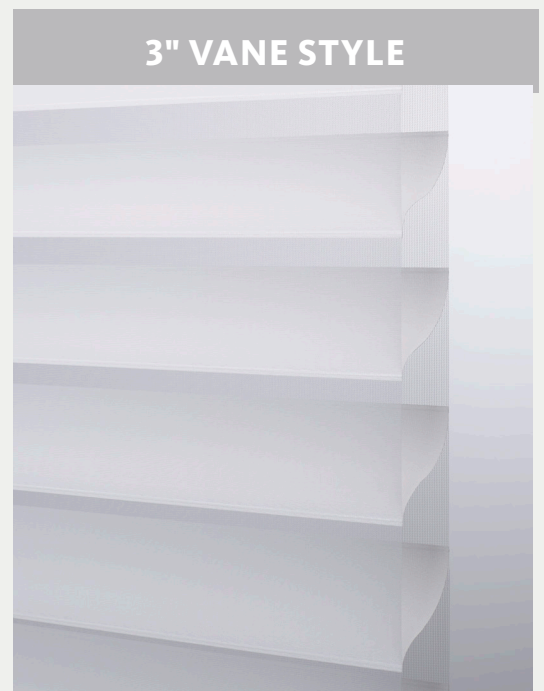

3" VANE STYLE

Ideal for larger windows for greatest visual impact.