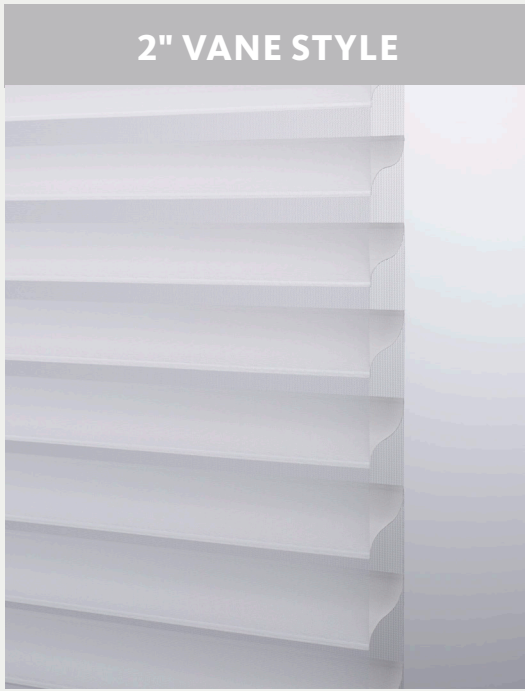

## VANE STYLES

Select a vane style based on window size or desired amount of view-through at the window.

2" VANE STYLE

Perfect proportion for smaller windows.

2½" VANE STYLE

Great for most standard windows.