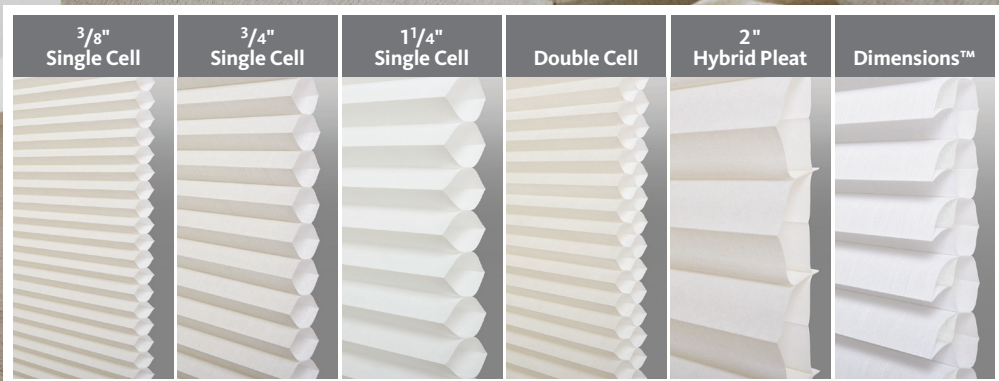

// HONEYCOMB SHADES