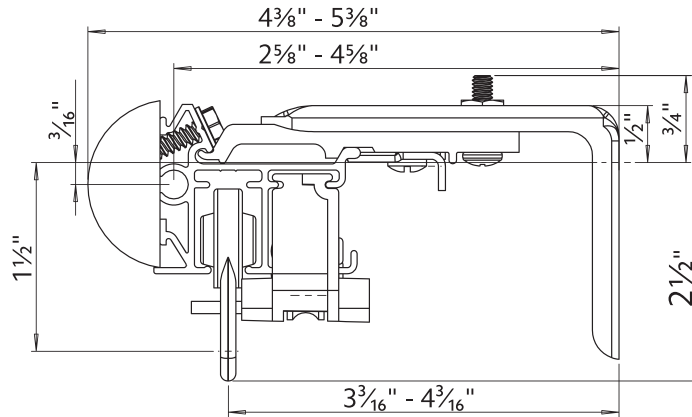

1 3/8" Wall Mount