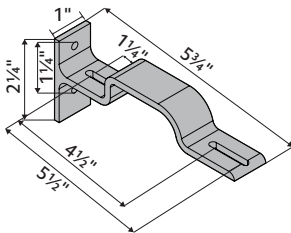

Double Bracket

Fits	Dimensions	Quantity per Box
1 3/8" Estate™ Traverse Rods 2" Estate™ Traverse Rods	Depth: 5 3/4" Height: 2 1/4" Width: 1"	10 pieces per box
Product Number & Finish		
71134110	Satin Brass	

Double Bracket