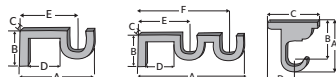

Use the measurement guide to the left to help determine the correct dimensions for your selected product.