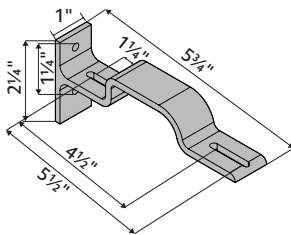

Double Bracket

Fits

1 3/8" Estate™ Traverse Rods
2" Estate™ Traverse Rods

Dimensions

Depth: 5 3/4"
Height: 2 1/4"
Width: 1"

Quantity per Box

10 pieces per box

Product Number & Finish

71134110 Satin Brass

Double Bracket