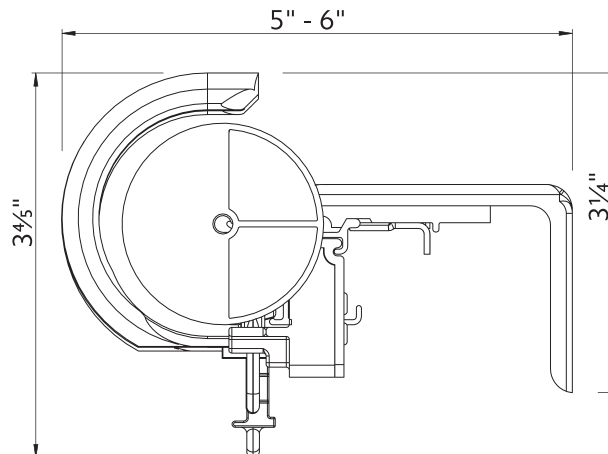

2" Wall Mount