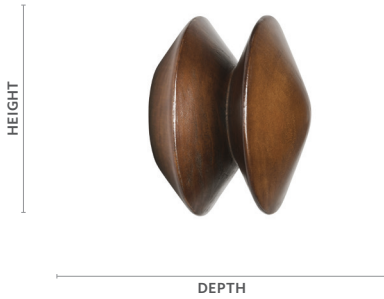

2" Finials & Endcaps

Miller

Fits	Dimensions	Quantity per Box
2" Wood Trends™ Poles 2" Estate™ Traverse Rods	Depth: 3½" Height: 4½" Width: 4½"	10 pieces per box

Product Number & Finish					
46816059	Black	46816820	Estate Oak	46816835	Truffle
46816841	Coffee	46816083	Mahogany	46816025	White
46816825	Dark Chocolate	46816830	Marble	46816091	Unfinished

Sherwood