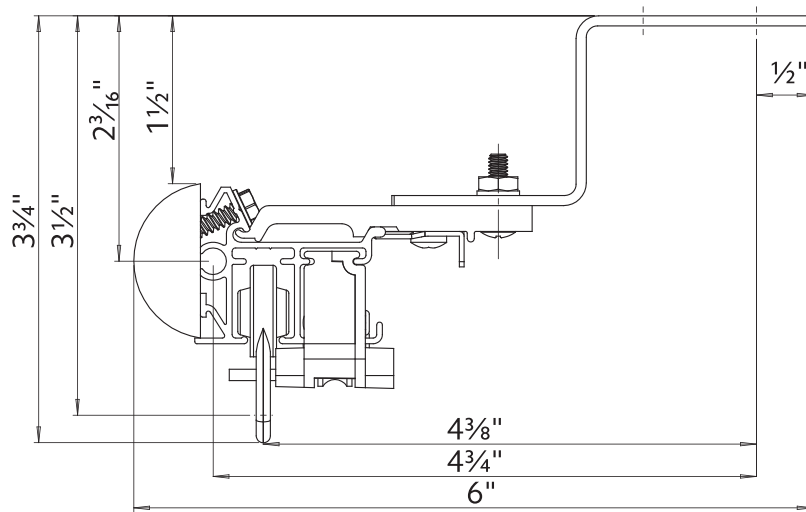

Ceiling Mount using parts:

To achieve this look, order Estate rod, ceiling mounted. 94130xxx brackets are included with the rod. Then order item 1796061 ceiling mount bracket in the quantity needed based on the bracket spacing drawing on page 40.

94130xxx

⊗

1796061

1 3/8" Ceiling Mount