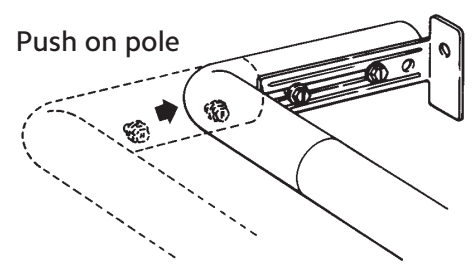

Find rod center by marking X across diameter of pole.

Pole Connector
#5610E061

Wood Elbow Configuration

Learn more about all of our collections

	Designer Metals™ Collection	Wood Trends™ Collection	Wrought Iron Collection	Estate™ Traverse Rods Collection
	sophisticated styles acrylic and metals striking finishes	crafted timelessness beautiful finishes classic designs	architectural statement remarkable history real wrought iron	form meets function innovative solutions customizable
Available Diameters	1 3/8" & 2"	1 3/8" & 2"	1" & 1 3/8"	1 3/8" Wrought Iron 1 3/8" & 2" Designer Metals™ Wood Trends™ 2" Varia & Chroma
Pole Lengths	Fixed - 8' Telescoping - 36"-180"	4', 6', 8', 12'	6' & 8'	18"-16'
Pole Material	Metal	Wood	Metal	Wood, Metal, Varia & Chroma
Operation Modes	Stationary, Traversing Manual or Motorized Draw	Stationary, Traversing Manual or Motorized Draw	Stationary, Traversing Manual or Motorized Draw	Traversing Manual or Motorized Draw
Pole Sizing	Fixed Width & Telescoping	Fixed Width	Fixed Width	Cut to Measure
Finishes	8	9	6	62
Finials	24	18	18	108
Bracket Types	Decorative Fixed & Bypass Fixed	Decorative Fixed	Decorative Fixed & Bypass Fixed	Concealed Adjustable
Bracket Sizes	3" - 8 3/4", Inside Mount & Ceiling Mount	3 1/2" - 7", Inside Mount & Ceiling Mount	3 1/2" - 6 1/2" & Inside Mount	1 3/4" - 3 1/4"
Treatment Styles	Stationary & Traversing	Stationary & Traversing	Stationary & Traversing	Traversing