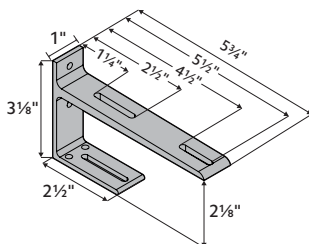

Dimensions

Depth: 5 3/4"
Height: 2 1/4"
Width: 1"

Quantity per Box

10 pieces per box

Product Number & Finish

71134110 Satin Brass

Double Bracket

Fits