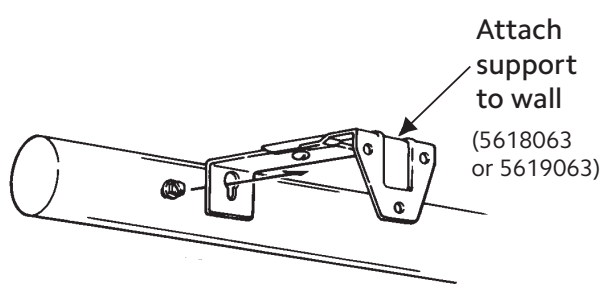

Find rod center by marking X across diameter of pole.

Pole Connector
#5610E061

Wood Elbow Configuration

Learn more about all of our collections

	Designer Metals™ Collection	Wood Trends™ Collection	Wrought Iron Collection	Estate™ Traverse Rods Collection
	sophisticated styles acrylic and metals striking finishes	crafted timelessness beautiful finishes classic designs	architectural statement remarkable history real wrought iron	form meets function innovative solutions customizable
Available Diameters	1 3/8" & 2"	1 3/8" & 2"	1" & 1 3/8"	1 3/8" Wrought Iron 1 3/8" & 2" Designer Metals™ Wood Trends™ 2" Varia & Chroma
Pole Lengths	Fixed - 8' Telescoping - 36"-180"	4', 6', 8', 12'	6' & 8'	18"-16'
Pole Material	Metal	Wood	Metal	Wood, Metal, Varia & Chroma
Operation Modes	Stationary, Traversing Manual or Motorized Draw	Stationary, Traversing Manual or Motorized Draw	Stationary, Traversing Manual or Motorized Draw	Traversing Manual or Motorized Draw
Pole Sizing	Fixed Width & Telescoping	Fixed Width	Fixed Width	Cut to Measure
Finishes	8	9	6	62
Finials	24	18	18	108
Bracket Types	Decorative Fixed & Bypass Fixed	Decorative Fixed	Decorative Fixed & Bypass Fixed	Concealed Adjustable
Bracket Sizes	3" - 8 3/4", Inside Mount & Ceiling Mount	3 1/2" - 7", Inside Mount & Ceiling Mount	3 1/2" - 6 1/2" & Inside Mount	1 3/4" - 3 1/4"
Treatment Styles	Stationary & Traversing	Stationary & Traversing	Stationary & Traversing	Traversing