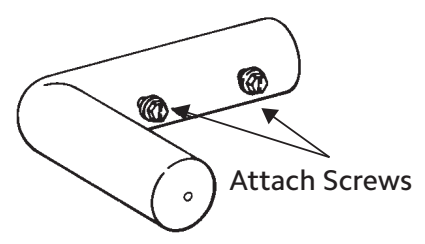

Find rod center by marking X across diameter of pole.

Pole Connector
#5610E061

Wood Elbow Configuration

Learn more about all of our collections

	Designer Metals™ Collection	Wood Trends™ Collection	Wrought Iron Collection	Estate™ Traverse Rods Collection
	sophisticated styles acrylic and metals striking finishes	crafted timelessness beautiful finishes classic designs	architectural statement remarkable history real wrought iron	form meets function innovative solutions customizable
Available Diameters	1 3/8" & 2"	1 3/8" & 2"	1" & 1 3/8"	1 3/8" Wrought Iron 1 3/8" & 2" Designer Metals™ Wood Trends™ 2" Varia & Chroma
Pole Lengths	Fixed - 8' Telescoping - 36"-180"	4', 6', 8', 12'	6' & 8'	18"-16'
Pole Material	Metal	Wood	Metal	Wood, Metal, Varia & Chroma
Operation Modes	Stationary, Traversing Manual or Motorized Draw	Stationary, Traversing Manual or Motorized Draw	Stationary, Traversing Manual or Motorized Draw	Traversing Manual or Motorized Draw
Pole Sizing	Fixed Width & Telescoping	Fixed Width	Fixed Width	Cut to Measure
Finishes	8	9	6	62
Finials	24	18	18	108
Bracket Types	Decorative Fixed & Bypass Fixed	Decorative Fixed	Decorative Fixed & Bypass Fixed	Concealed Adjustable
Bracket Sizes	3" - 8 3/4", Inside Mount & Ceiling Mount	3 1/2" - 7", Inside Mount & Ceiling Mount	3 1/2" - 6 1/2" & Inside Mount	1 3/4" - 3 1/4"
Treatment Styles	Stationary & Traversing	Stationary & Traversing	Stationary & Traversing	Traversing