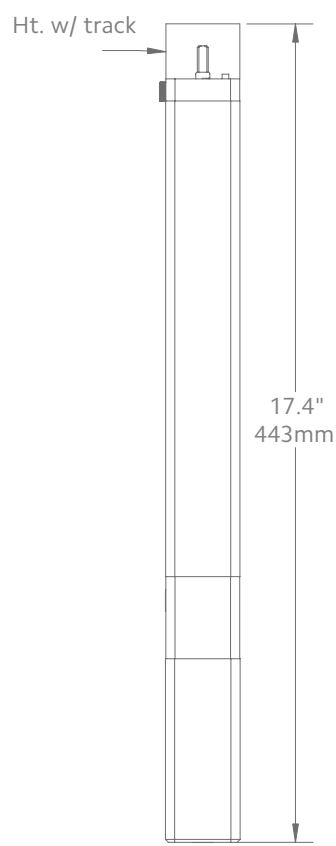

Front View

Bottom View

Motor Unit	Product No.
AMP™ Drapery Motor	62001300

Follow track specifications for drapery weight.