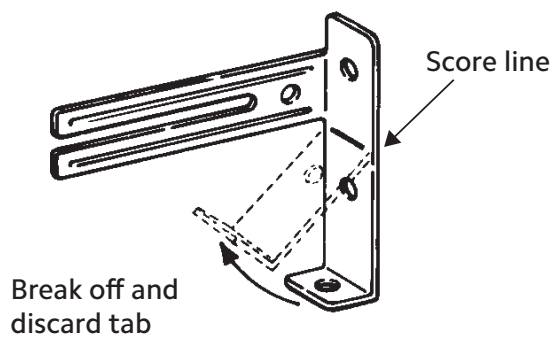

Find rod center by marking X across diameter of pole.

Pole Connector
#5610E061

Wood Elbow Configuration

Learn more about all of our collections

	Designer Metals™ Collection	Wood Trends™ Collection	Wrought Iron Collection	Estate™ Traverse Rods Collection
	sophisticated styles acrylic and metals striking finishes	crafted timelessness beautiful finishes classic designs	architectural statement remarkable history real wrought iron	form meets function innovative solutions customizable
Available Diameters	1 3/8" & 2"	1 3/8" & 2"	1" & 1 3/8"	1 3/8" Wrought Iron 1 3/8" & 2" Designer Metals™ Wood Trends™ 2" Varia & Chroma
Pole Lengths	Fixed - 8' Telescoping - 36"-180"	4', 6', 8', 12'	6' & 8'	18"-16'
Pole Material	Metal	Wood	Metal	Wood, Metal, Varia & Chroma
Operation Modes	Stationary, Traversing Manual or Motorized Draw	Stationary, Traversing Manual or Motorized Draw	Stationary, Traversing Manual or Motorized Draw	Traversing Manual or Motorized Draw
Pole Sizing	Fixed Width & Telescoping	Fixed Width	Fixed Width	Cut to Measure
Finishes	8	9	6	62
Finials	24	18	18	108
Bracket Types	Decorative Fixed & Bypass Fixed	Decorative Fixed	Decorative Fixed & Bypass Fixed	Concealed Adjustable
Bracket Sizes	3" - 8 3/4", Inside Mount & Ceiling Mount	3 1/2" - 7", Inside Mount & Ceiling Mount	3 1/2" - 6 1/2" & Inside Mount	1 3/4" - 3 1/4"
Treatment Styles	Stationary & Traversing	Stationary & Traversing	Stationary & Traversing	Traversing