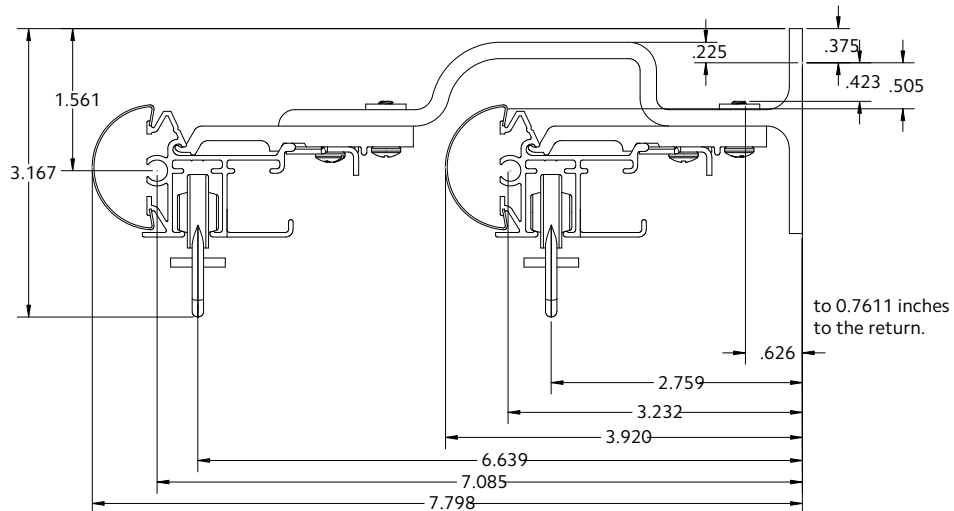

71134110

&

94130xxx

2" Front & 1 3/8" Back Double Wall Mount

1 3/8" Front & 1 3/8" Back Double Wall Mount

Calculating Drapery Weight

1. Fabric Weight

Some fabric samples list on the back of the swatch the weight listed in Ounces/SqYd (ounces per square yard). Call the manufacturer for the weight if not listed.