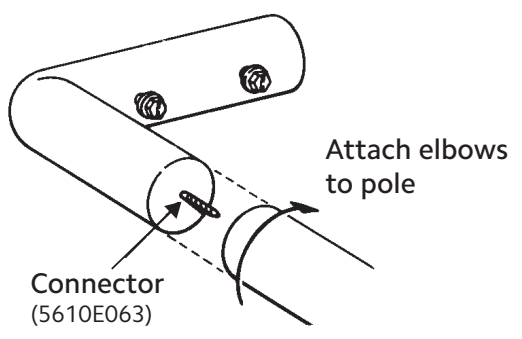

Cutting & Splicing Wood Trends™ Poles

- Measure to desired length and carefully wrap area with an easy peel, blue painter's tape as not to damage the finish.
- Cut through the tape with sharp fine tooth saw. Cut slowly to reduce any chipping to the product finish.
- Drill a new finial pilot hole. Find rod center easily by drawing an X across the diameter of the pole using a 1/8" drill bit.
- Splice with pole connector. Always support the splice with a bracket.

Find rod center by marking X across diameter of pole.

Pole Connector
#5610E061

Wood Elbow Configuration

Learn more about all of our collections

	Designer Metals™ Collection	Wood Trends™ Collection	Wrought Iron Collection	Estate™ Traverse Rods Collection
	sophisticated styles acrylic and metals striking finishes	crafted timelessness beautiful finishes classic designs	architectural statement remarkable history real wrought iron	form meets function innovative solutions customizable
Available Diameters	1 3/8" & 2"	1 3/8" & 2"	1" & 1 3/8"	1 3/8" Wrought Iron 1 3/8" & 2" Designer Metals™ Wood Trends™ 2" Varia & Chroma
Pole Lengths	Fixed - 8' Telescoping - 36"-180"	4', 6', 8', 12'	6' & 8'	18"-16'
Pole Material	Metal	Wood	Metal	Wood, Metal, Varia & Chroma
Operation Modes	Stationary, Traversing Manual or Motorized Draw	Stationary, Traversing Manual or Motorized Draw	Stationary, Traversing Manual or Motorized Draw	Traversing Manual or Motorized Draw
Pole Sizing	Fixed Width & Telescoping	Fixed Width	Fixed Width	Cut to Measure
Finishes	8	9	6	62
Finials	24	18	18	108
Bracket Types	Decorative Fixed & Bypass Fixed	Decorative Fixed	Decorative Fixed & Bypass Fixed	Concealed Adjustable
Bracket Sizes	3" - 8 3/4", Inside Mount & Ceiling Mount	3 1/2" - 7", Inside Mount & Ceiling Mount	3 1/2" - 6 1/2" & Inside Mount	1 3/4" - 3 1/4"
Treatment Styles	Stationary & Traversing	Stationary & Traversing	Stationary & Traversing	Traversing