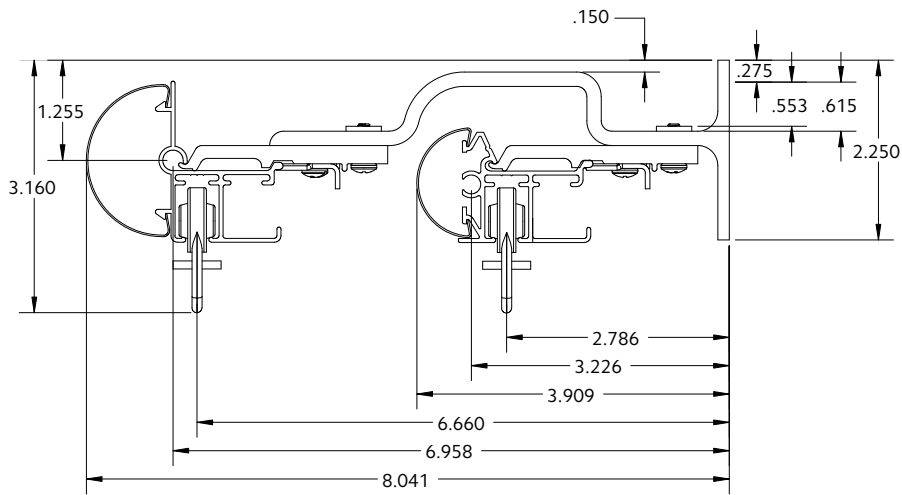

Double Wall Mount using parts:

To achieve this look, order Estate rod ceiling mounted. 94130xxx brackets are included with the rod. Then order one, item 71134110 double bracket in the quantity needed based on the bracket spacing drawing on page 40.

71134110

&

94130xxx

2" Front & 1 3/8" Back Double Wall Mount