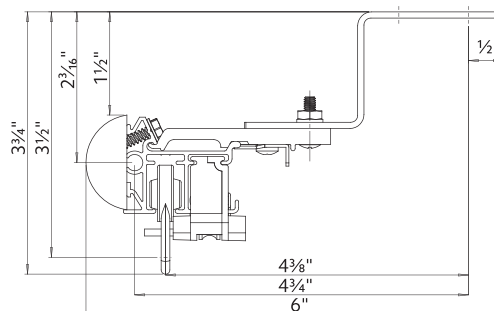

94130xxx

&

1796061

1 3/8" Ceiling Mount

Double Wall Mount using parts:

To achieve this look, order Estate rod, ceiling mounted. 94130xxx brackets are included with the rod. Then order one, item 94125xxx double bracket and two, item 1796061 ceiling mount brackets multiplied by the quantity needed based on the bracket spacing drawing on page 32.