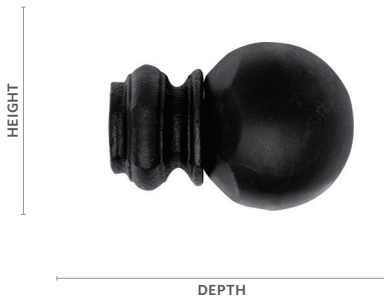

Finial Plugs included.

Darby

Fits	Dimensions	Quantity per Box
1" Wrought Iron Poles	Depth: 2⅞" Height: 1½" Width: 1½"	5 pairs per box

Product Number & Finish					
56384770	Black	56384804	Graphite	56384802	Iron Oxide
56384803	Chalk	56384805	Heirloom Copper	56384777	Rust

Finial Plugs included.

Lincoln

Fits	Dimensions	Quantity per Box
1" Wrought Iron Poles	Depth: 2¼" Height: 1⅞" Width: 1⅞"	5 pairs per box

Product Number & Finish					
56383770	Black	56383804	Graphite	56383802	Iron Oxide
56383803	Chalk	56383805	Heirloom Copper	56383777	Rust

Finial Plugs included.

Otto

Fits	Dimensions	Quantity per Box
1" Wrought Iron Poles	Depth: 2⅞" Height: 2⅞" Width: 2⅞"	5 pairs per box

Product Number & Finish					
56382770	Black	56382804	Graphite	56382802	Iron Oxide
56382803	Chalk	56382805	Heirloom Copper	56382777	Rust

Finial Plugs included.

Otto | Black
Lincoln | Chalk
Darby | Heirloom Copper

1" Finials & Endcaps

Pedestal Ball

Fits	Dimensions	Quantity per Box
1" Wrought Iron Poles	Depth: 3¼" Height: 2" Width: 2"	5 pairs per box