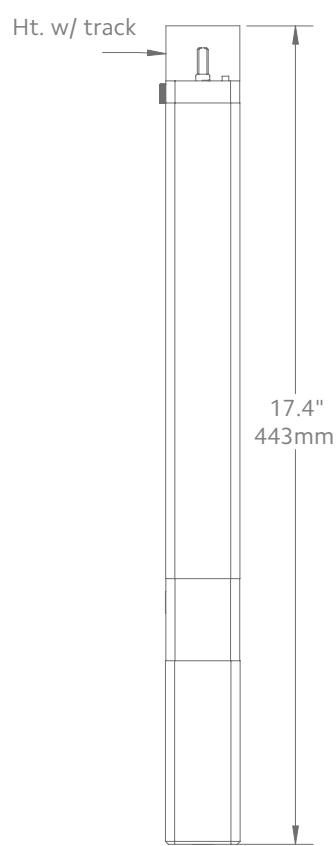

Available Colors

White

Side View

Front View

Bottom View

Motor Unit Product No.

AMP™ Drapery Motor 62001300

Technical Specs AMP™ Motor