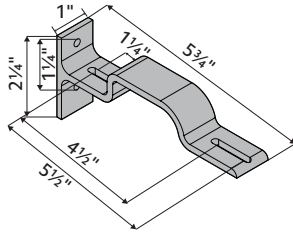

1 3/8" Estate™ Traverse Rod Components

To learn more about the technical specs on Estate Traverse Rods and AMP™ Motorization, see pages 28-31.

Double Bracket

Fits	Dimensions	Quantity per Box
1 3/8" Estate™ Traverse Rods 2" Estate™ Traverse Rods	Depth: 5 3/4" Height: 2 1/4" Width: 1"	10 pieces per box
Product Number & Finish		
71134110 Satin Brass