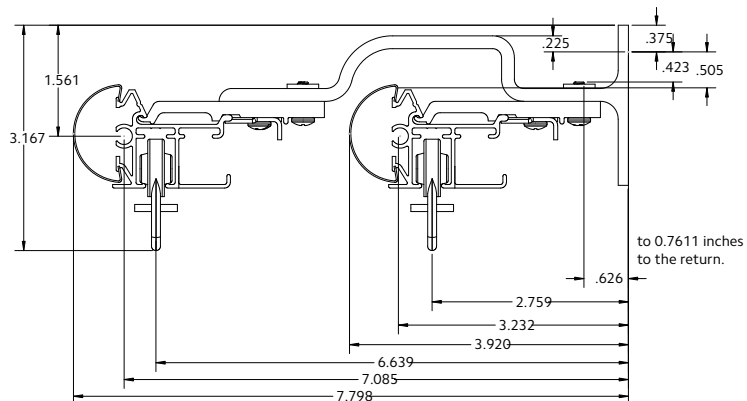

71134110

⊗

94130xxx

1 3/8" Front & 1 3/8" Back Double Wall Mount

Calculating Drapery Weight

1. Fabric Weight

Some fabric samples list on the back of the swatch the weight listed in Ounces/SqYd (ounces per square yard). Call the manufacturer for the weight if not listed.