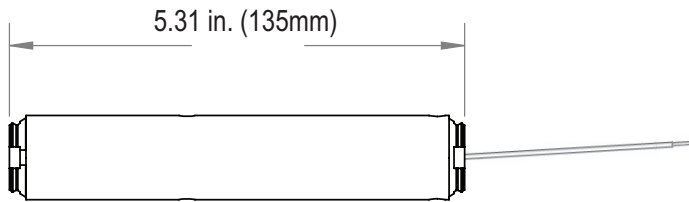

DIMENSIONS

SPECIFICATIONS

Model	BLISS LIFT 0.6 DC
Torque	0.6Nm
Speed	50rpm (adjustable to 34 or 40)
Motor Size (L x W x H)	135mm*25mm*25mm
Voltage	12V DC
Current	0.84A
Power	10W
IP Class	IP20
Insulation Grade	A