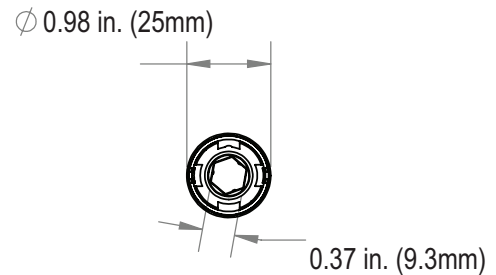

DIMENSIONS

SPECIFICATIONS

Model	BLISS LIFT 0.6 DC
Torque	0.6Nm
Speed	50rpm (adjustable to 34 or 40)
Motor Size (L x W x H)	135mm*25mm*25mm
Voltage	12V DC
Current	0.84A
Power	10W
IP Class	IP20
Insulation Grade	A