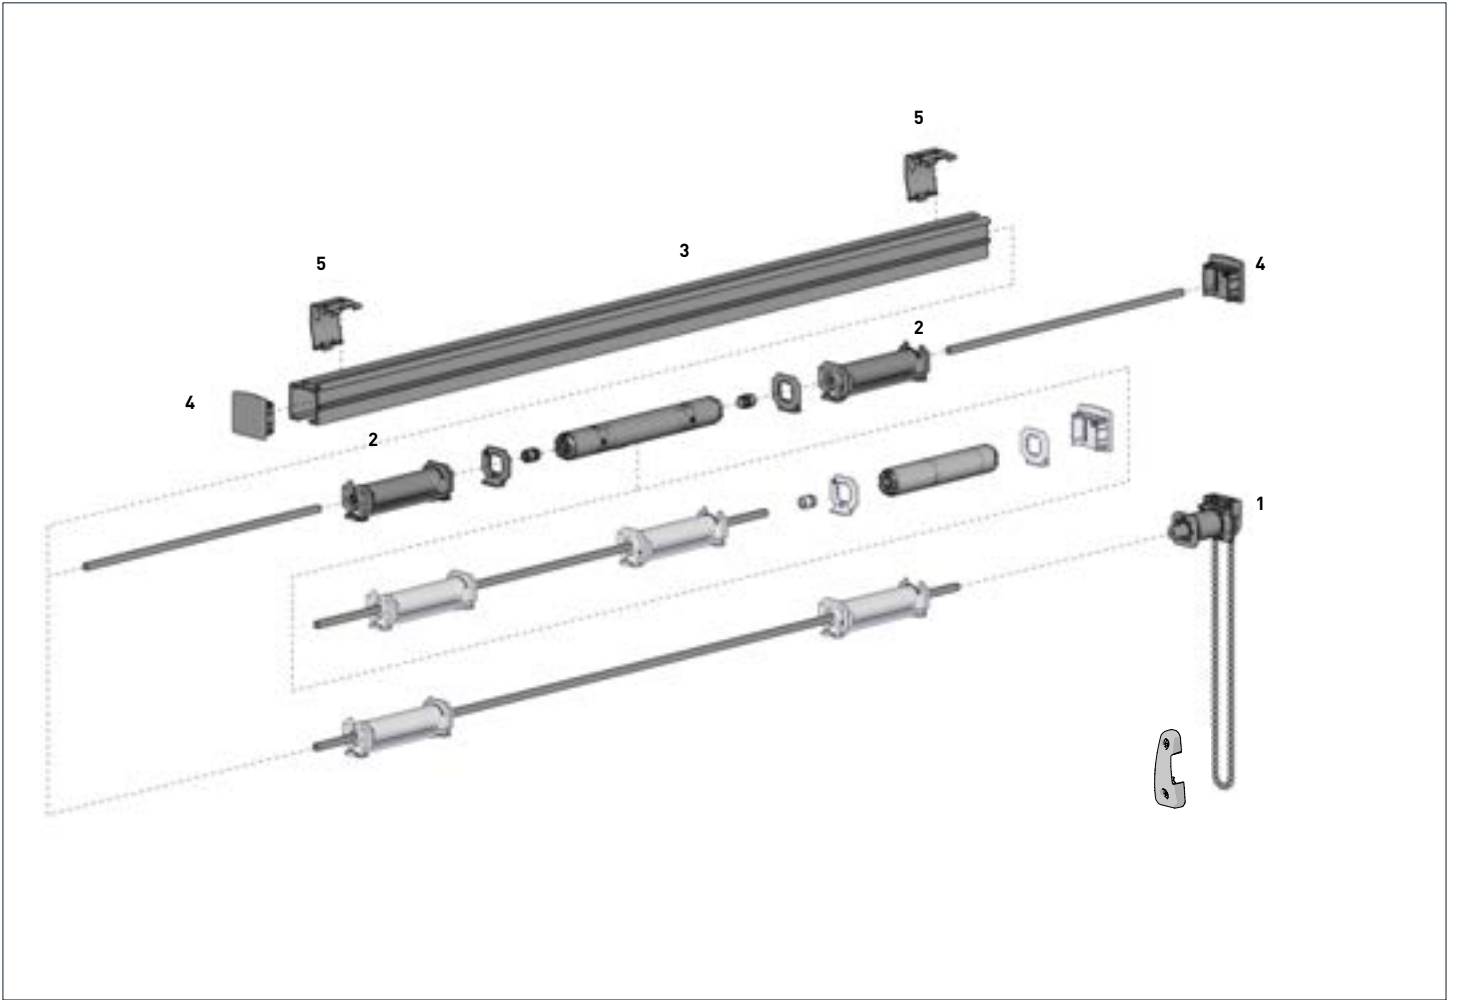

COLOR RANGE

Pure White

COMPATIBLE AUTOMATE™ MOTORS

AUTOMATE™ Cord Lift Motor

PRODUCT OPTIONS

AUTOMATE™
MOTORIZATION

p.37

SYSTEM UPGRADES