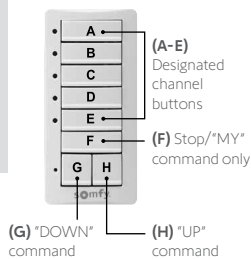

DecoFlex RTS