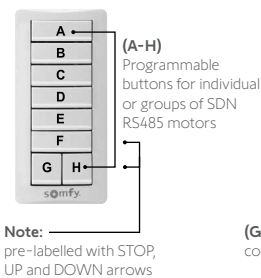

DecoFlex SDN (Standalone or Group)