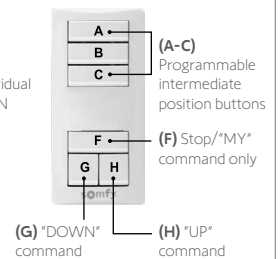

DecoFlex Dry Contact

Engraving Options - Default option will be used if nothing is selected.

Character Types: ALL LETTERS CAPITALIZED (Default)   First Letters Capitalized   As written in above section
(choose one)

Payment terms of your account will apply. All engraved wall plates are custom made and are non-cancellable. Please send form to: Fax # (609) 495-8117 or e-mail to: Ordering_us@somfy.com

Somfy Systems, Inc.
T: (800) 22-SOMFY
www.somfypro.com

New Jersey
121 Herrod Blvd.
Dayton, NJ 08810
T: (609) 395-1300
F: (609) 395-1776

Florida
1200 SW 35th Ave.
Boynton Beach, FL 33426
T: (561) 995-0335
F: (561) 995-7502

California
15301 Barranca Parkway
Irvine, CA 92618-2201
T: (949) 727-3510
F: (949) 727-3775