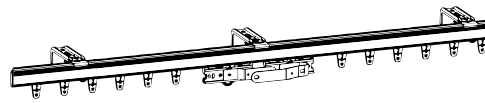

Architrac® Series 94003

Series 94003 Overview

Overview

- Assembled sets includes all necessary components
- Most versatile baton draw track
- Heavy duty, wheeled (Ripplefold™) or ball bearing (pleated) carriers
- Can be curved or bent
- Wall or ceiling mount available
- Baton options available

Track Style