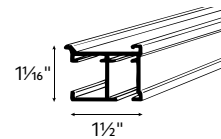

Dimensions