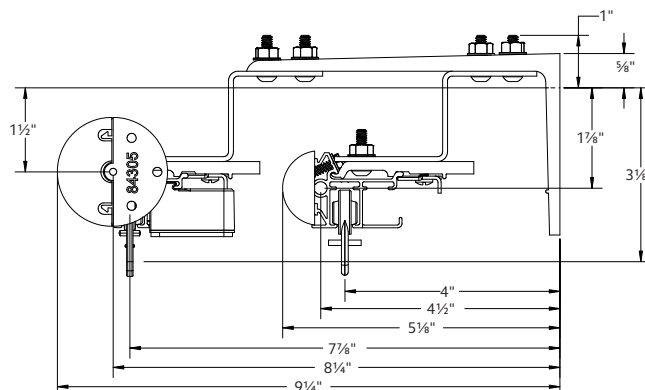

2" Front & 1 3/8" Back Double Wall Mount