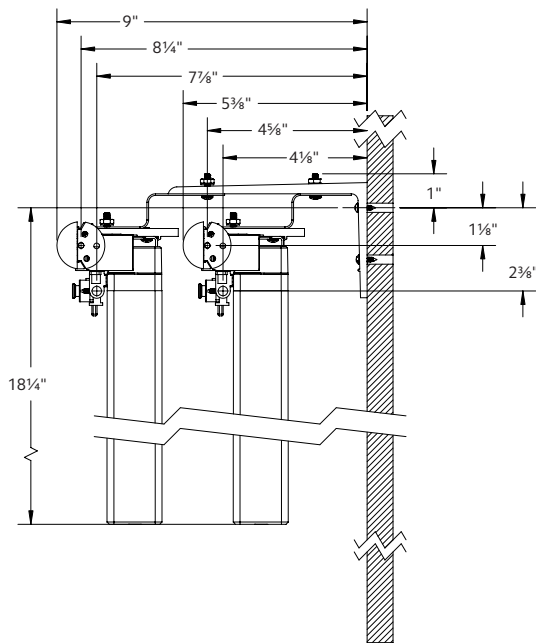

Double Wall Mount using parts:

To achieve this look, order Estate rod, ceiling mounted. 94130xxx brackets are included with the rod. Then order one, item 94125xxx double bracket and two, item 1796061 ceiling mount brackets multiplied by the quantity needed based on the bracket spacing drawing on page 10.

94125xxx

⊕

1796061

⊕

94130xxx

1 3/8" Double Wall Mount