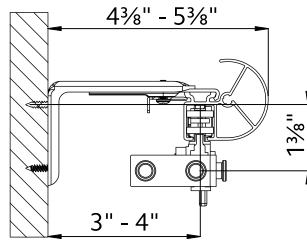

Track Style

Dimensions

Wall Mount (use 81002xxx bracket)

Ceiling Mount

Available Colors

White

Gray

Bronze