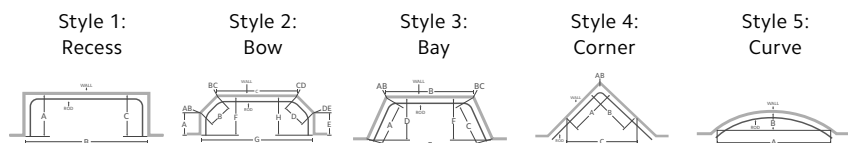

For more detailed information about this track, please visit our resource library at kirsch.com.