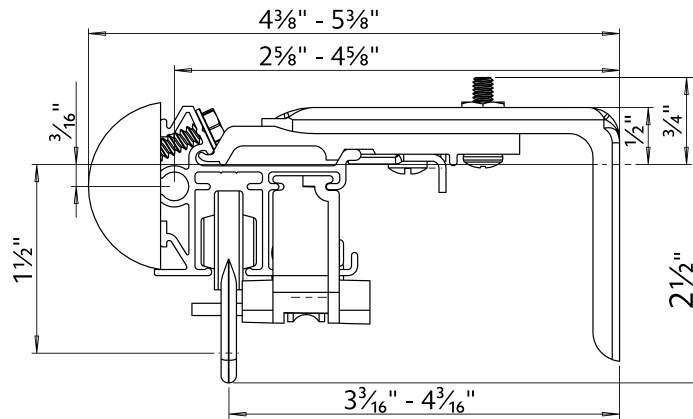

1 3/8" Wall Mount