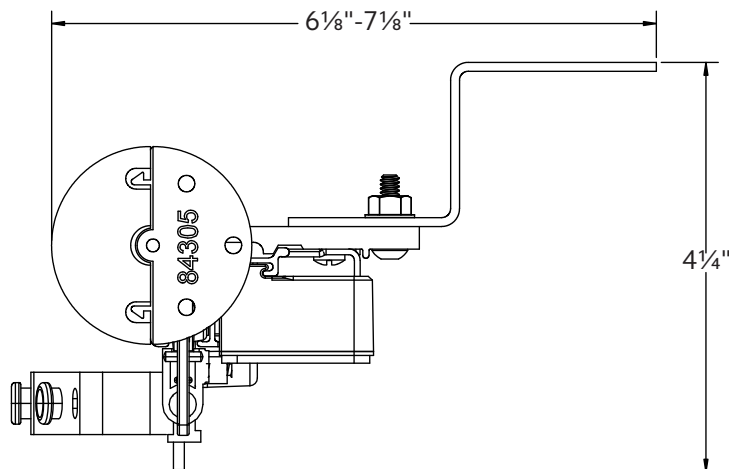

94130xxx

8

1796061

1 3/8" Ceiling Mount

2" Ceiling Mount

Double Wall Mount using parts:

To achieve this look, order Estate rod, ceiling mounted. 94130xxx brackets are included with the rod. Then order one, item 94125xxx double bracket and two, item 1796061 ceiling mount brackets multiplied by the quantity needed based on the bracket spacing drawing on page 40.