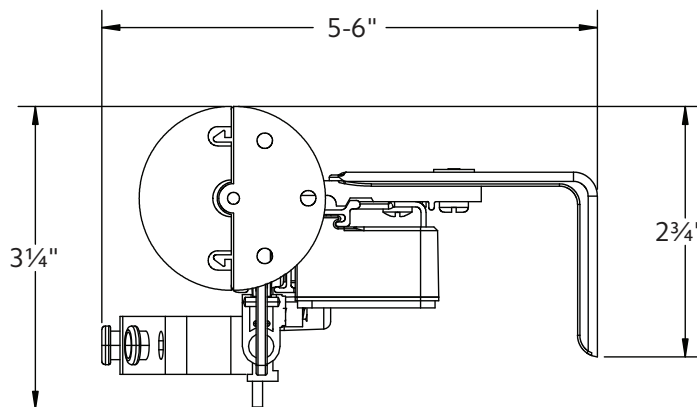

2" Wall Mount