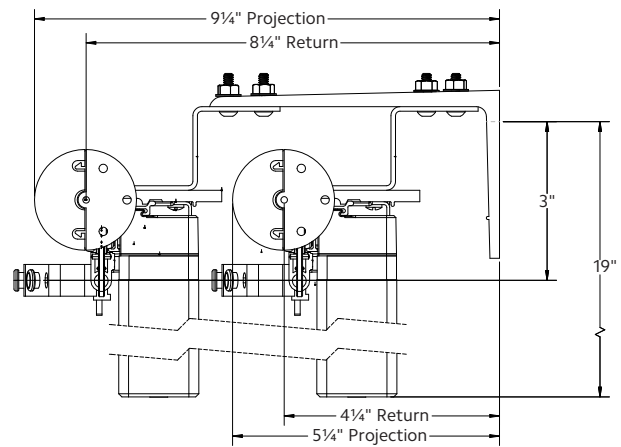

2" Double Wall Mount