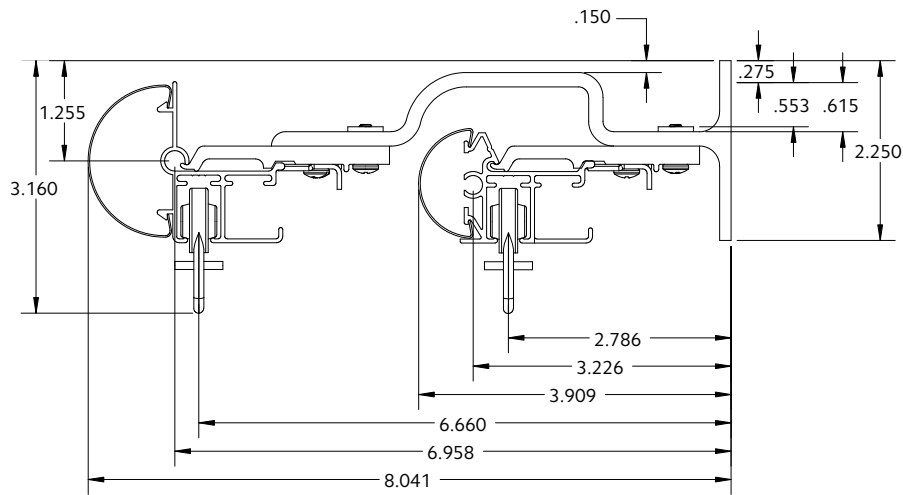

Double Wall Mount using parts:

To achieve this look, order Estate rod ceiling mounted. 94130xxx brackets are included with the rod. Then order one, item 71134110 double bracket in the quantity needed based on the bracket spacing drawing on page 40.

71134110

&

94130xxx

2" Front & 1 3/8" Back Double Wall Mount