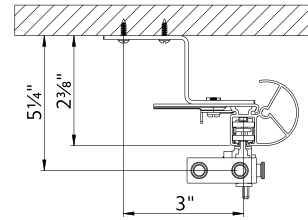

Track Style

Dimensions

Wall Mount (use 81002xxx bracket)

Ceiling Mount

Available Colors

White

Gray

Bronze