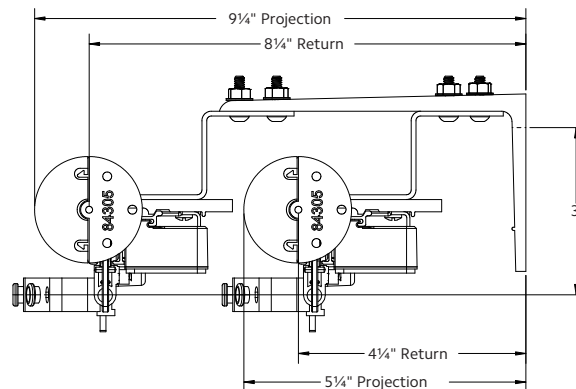

2" Double Wall Mount