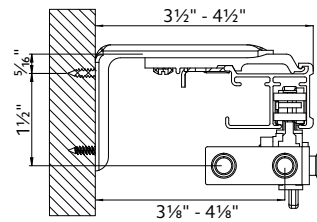

Architrac® Series 94001

Series 94001 Overview

Overview

- AMP™ Motorization available
- Assembled sets includes all necessary components
- Most versatile Architrac® Rod
- Heavy duty, ball bearing pulleys
- Heavy duty, wheeled (Ripplefold™) or ball bearing (pleated) carriers
- Can be curved or bent (not available for motorized tracks)
- Wall or ceiling mount available
- Manual or Motorized Drawn Rods

Track Style

Dimensions

Wall Mount

Ceiling Mount

Available Colors

Draw	Mount	Operation	Maximum Track Set	Maximum Fabric Weight	Pounds Per Foot
One-Way	Ceiling	Manual	20'	80 lbs.	4
	Wall	Motorized	16'	64 lbs.	4
Two-Way	Ceiling	Manual	40'	160 lbs.	4
	Wall	Motorized	16'	64 lbs.	4

Max track lengths and maximum fabric weights do not apply to curved tracks. Send complete specifications and fabric weight to customer service for feasibility.

Available Draw Types

Available Bends

Architrac® Series 94001 with AMP™ Motorization cannot be bent or curved.

For more detailed information about this track, please visit our resource library at kirsch.com.