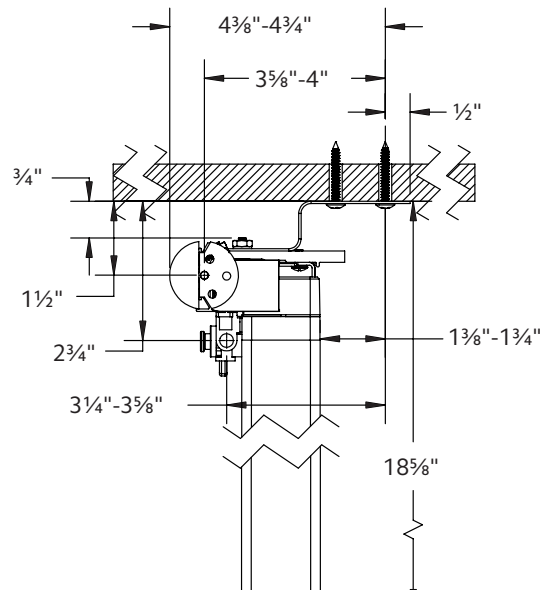

94130xxx

⊗

1796061

1 3/8" Ceiling Mount

2" Ceiling Mount

Double Wall Mount using parts:

To achieve this look, order Estate rod, ceiling mounted. 94130xxx brackets are included with the rod. Then order one, item 94125xxx double bracket and two, item 1796061 ceiling mount brackets multiplied by the quantity needed based on the bracket spacing drawing on page 10.