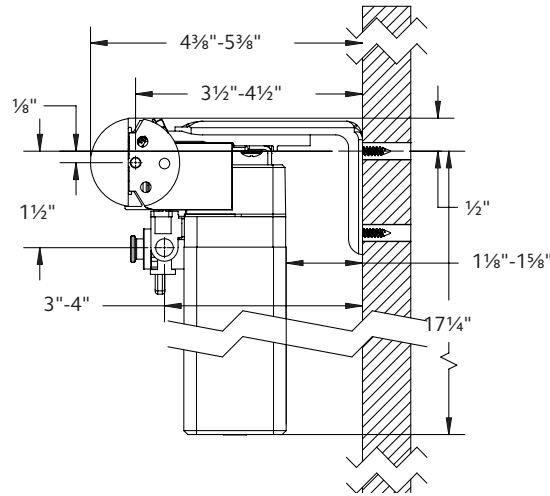

1 3/8" Wall Mount