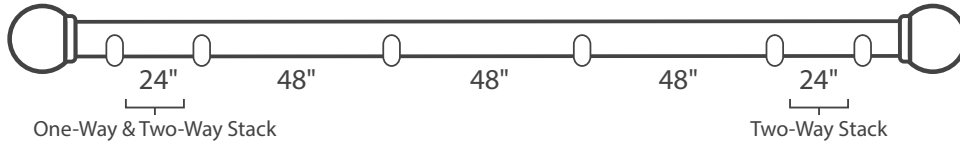

Place brackets at each end. On the ends where the drapery will stack, place the next bracket at a maximum of 24" from the first bracket, then place remaining brackets at 48" intervals over the remainder of the track. Spacing may need to be shortened for heavier draperies. All mounting options are compatible with our AMP™ Motorization.