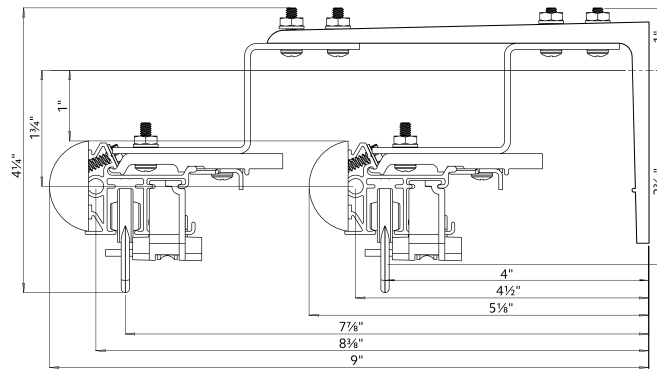

Double Wall Mount using parts:

To achieve this look, order Estate rod, ceiling mounted. 94130xxx brackets are included with the rod. Then order one, item 94125xxx double bracket and two, item 1796061 ceiling mount brackets multiplied by the quantity needed based on the bracket spacing drawing on page 40.

94125xxx

⊗

1796061

⊗

94130xxx

1 3/8" Double Wall Mount