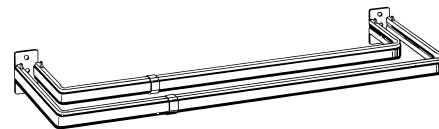

Lockseam Hardware

Lockseam

Double Curtain Rod

Front Clearance | 3" **Front Return** | 3¼" **Front Projection** | 3½"

Back Clearance | 2¼" **Back Return** | 2½" **Back Projection** | 2¾"

Product No. & Finish	Length	No. of Supports	Quantity Per Box
6222025 White	18"- 28"	0	10 sets per box
6223025 White	28"- 48"	0	10 sets per box
6225025 White	48"- 86"	1	10 sets per box
6226025 White	66"- 120"	2	6 sets per box