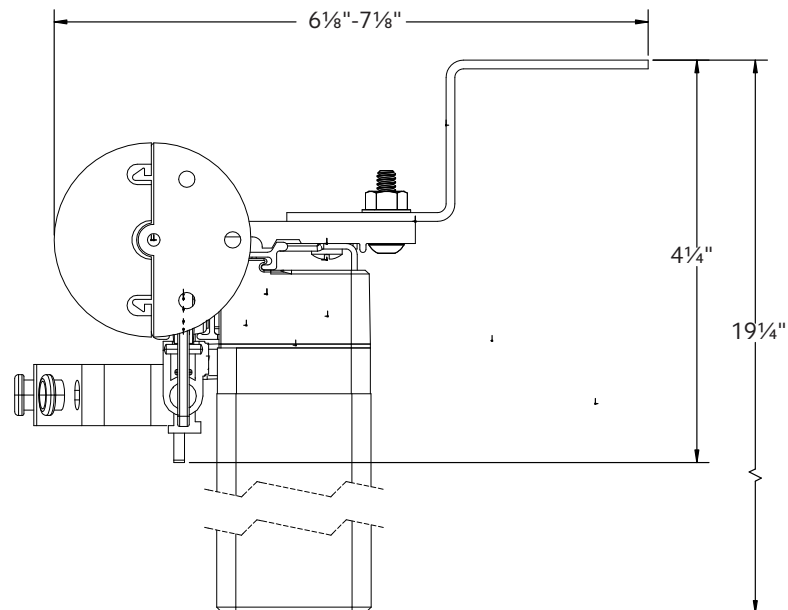

94130xxx

⊗

1796061

1 3/8" Ceiling Mount

2" Ceiling Mount

Double Wall Mount using parts:

To achieve this look, order Estate rod, ceiling mounted. 94130xxx brackets are included with the rod. Then order one, item 94125xxx double bracket and two, item 1796061 ceiling mount brackets multiplied by the quantity needed based on the bracket spacing drawing on page 10.