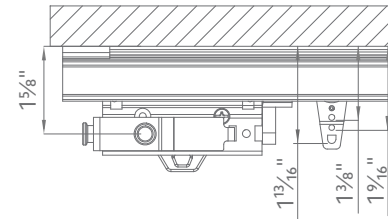

Ceiling Mount