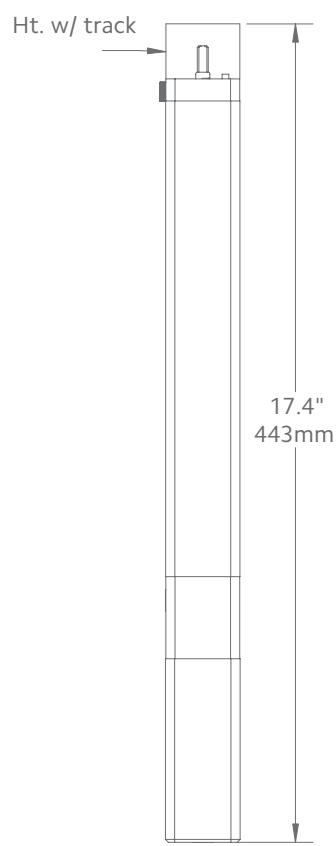

Front View

Bottom View

Motor Unit

Product No.

AMP™ Drapery Motor 62001300

Technical Specs

AMP™ Motor

Power Supply DC 16.5V-0.89A
(100-240VAC 50/60Hz 0.5A)

Amperage 2.55Ah

Average Linear Speed 7.8inches/sec

Power Consumption 40 watts

Torque 1.2Nm

Power Cable Length 6 feet

Variable Speed 80, 100 & 120 rpm

Certifications UL/CE

Max. Track Length Estate™ - 16 ft
Architrac™ 94001 - 16 ft

Max. Load 64 lbs

Follow track specifications for drapery weight.