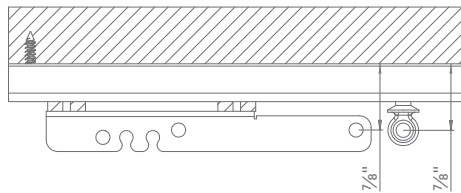

Architrac® Series 9046

Series 9046 Overview

Overview

- Assembled sets includes all necessary components
- Low profile, cubicle track (1/2")
- Ideal for cubicle curtains for commercial applications
- Can be curved or bent
- Baton options available
- Pleated or cubicle carriers

Track Style

Dimensions

Ceiling Mount

Available Colors

White

Gray

Bronze

Black

Draw	Mount	Operation	Maximum Track Set	Maximum Fabric Weight	Pounds Per Foot
One-Way	Ceiling Recessed Suspension	Manual	16'	64 lbs	4
Two-Way	Ceiling Recessed Suspension	Manual	32'	128 lbs	4

Max track lengths and maximum fabric weights do not apply to curved tracks. Send complete specifications and fabric weight to customer service for feasibility.

Available Draw Types

Hand/Baton Draw

For more detailed information about this track, please visit our resource library at kirsch.com.

Available Bends

Architrac® Series 94001 with AMP™ Motorization cannot be bent or curved.

Cubicle Style 1:
L-Shaped

Cubicle Style 2:
Long-U

Cubicle Style 3:
J-Track

Cubicle Style 4:
J-Track
Offset Right

Cubicle Style 5:
J-Track
Offset Left

Cubicle Style 6:
Obtuse
J-Track Right

Cubicle Style 7:
Obtuse
J-Track Left

Cubicle Style 8:
Straight
Offset Right

Cubicle Style 9:
Straight
Offset Left

Cubicle Style 5:
Curved