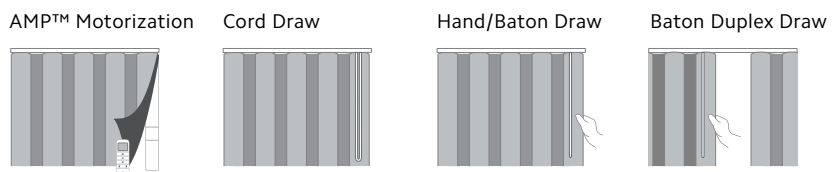

Available Draw Types

Available Bends

Architrac® Series 94001 with AMP™ Motorization cannot be bent or curved.