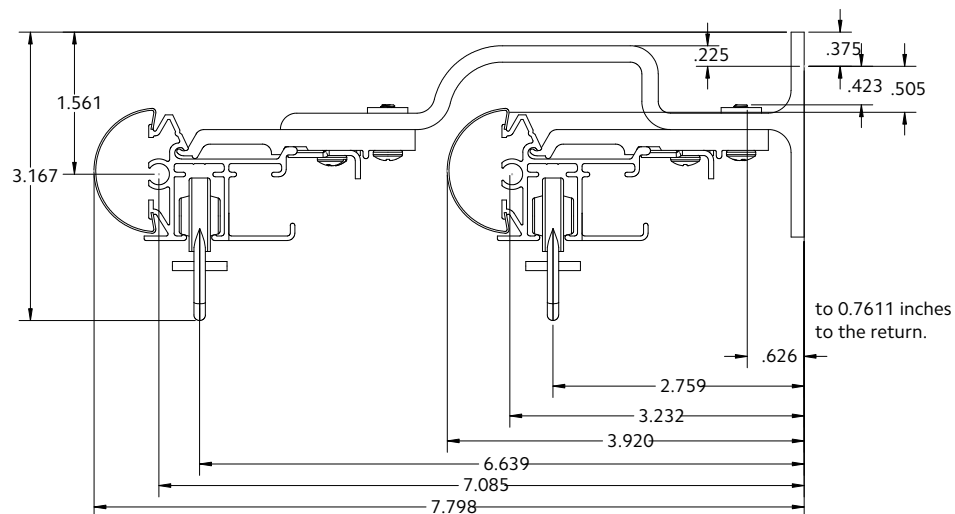

1 3/8" Front & 1 3/8" Back Double Wall Mount