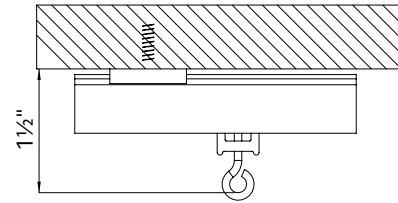

Architrac® Series 9600

Series 9600 Overview

Overview

- Assembled sets includes all necessary components
- Heavy duty, cubicle track
- Ideal for cubicle curtains for commercial applications
- Splice available
- Carrier options available
- Can be curved or bent
- Wall, ceiling or suspension mount

Track Style

Dimensions

Wall Mount (use 81002xxx bracket) Ceiling Mount