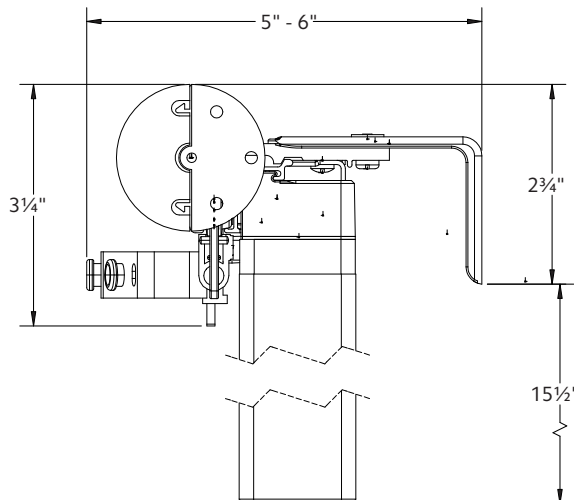

1857324
Black

1 3/8" Wall Mount

2" Wall Mount

Ceiling Mount using parts:

To achieve this look, order Estate rod, ceiling mounted. 94130xxx brackets are included with the rod. Then order item 1796061 ceiling mount bracket in the quantity needed based on the bracket spacing drawing on page 10.