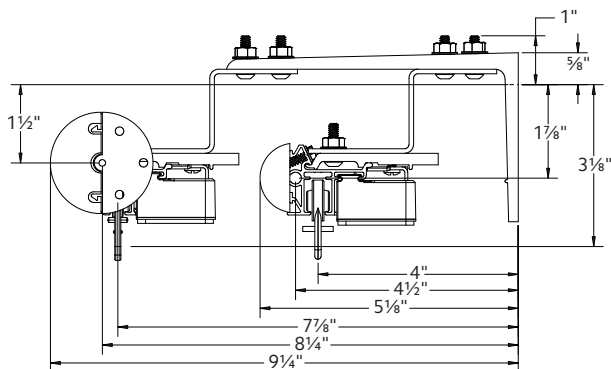

2" Front & 1 3/8" Back Double Wall Mount