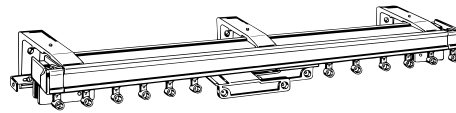

Architrac® Series 94001

Series 94001 Overview

Overview

- AMP™ Motorization available
- Assembled sets includes all necessary components
- Most versatile Architrac® Rod
- Heavy duty, ball bearing pulleys
- Heavy duty, wheeled (Ripplefold™) or ball bearing (pleated) carriers
- Can be curved or bent (not available for motorized tracks)
- Wall or ceiling mount available
- Manual or Motorized Drawn Rods

Track Style