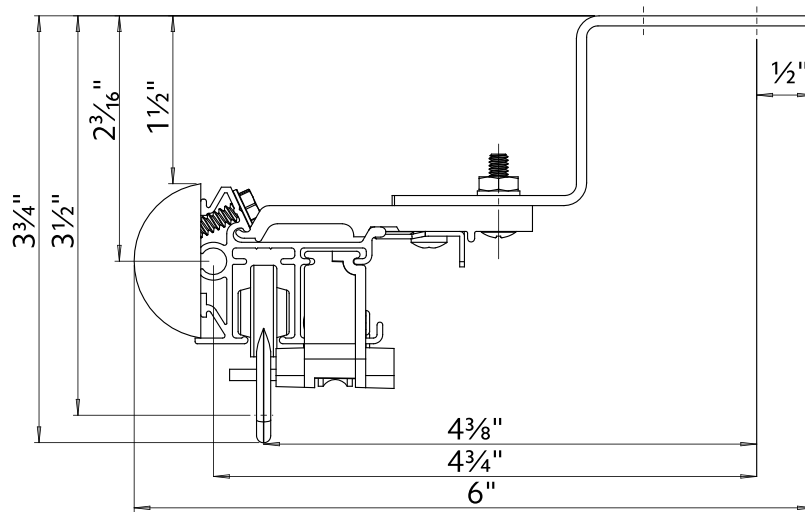

94130xxx

8

1796061

1 3/8" Ceiling Mount

2" Ceiling Mount

Double Wall Mount using parts:

To achieve this look, order Estate rod, ceiling mounted. 94130xxx brackets are included with the rod. Then order one, item 94125xxx double bracket and two, item 1796061 ceiling mount brackets multiplied by the quantity needed based on the bracket spacing drawing on page 40.