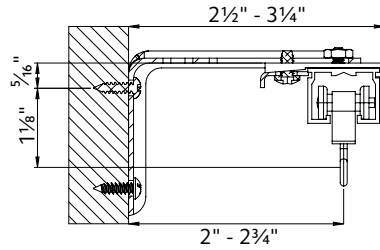

Architrac® Series 9600

Series 9600 Overview

Overview

- Assembled sets includes all necessary components
- Heavy duty, cubicle track
- Ideal for cubicle curtains for commercial applications
- Splice available
- Carrier options available
- Can be curved or bent
- Wall, ceiling or suspension mount

Track Style

Dimensions

Wall Mount (use 81002xxx bracket) Ceiling Mount