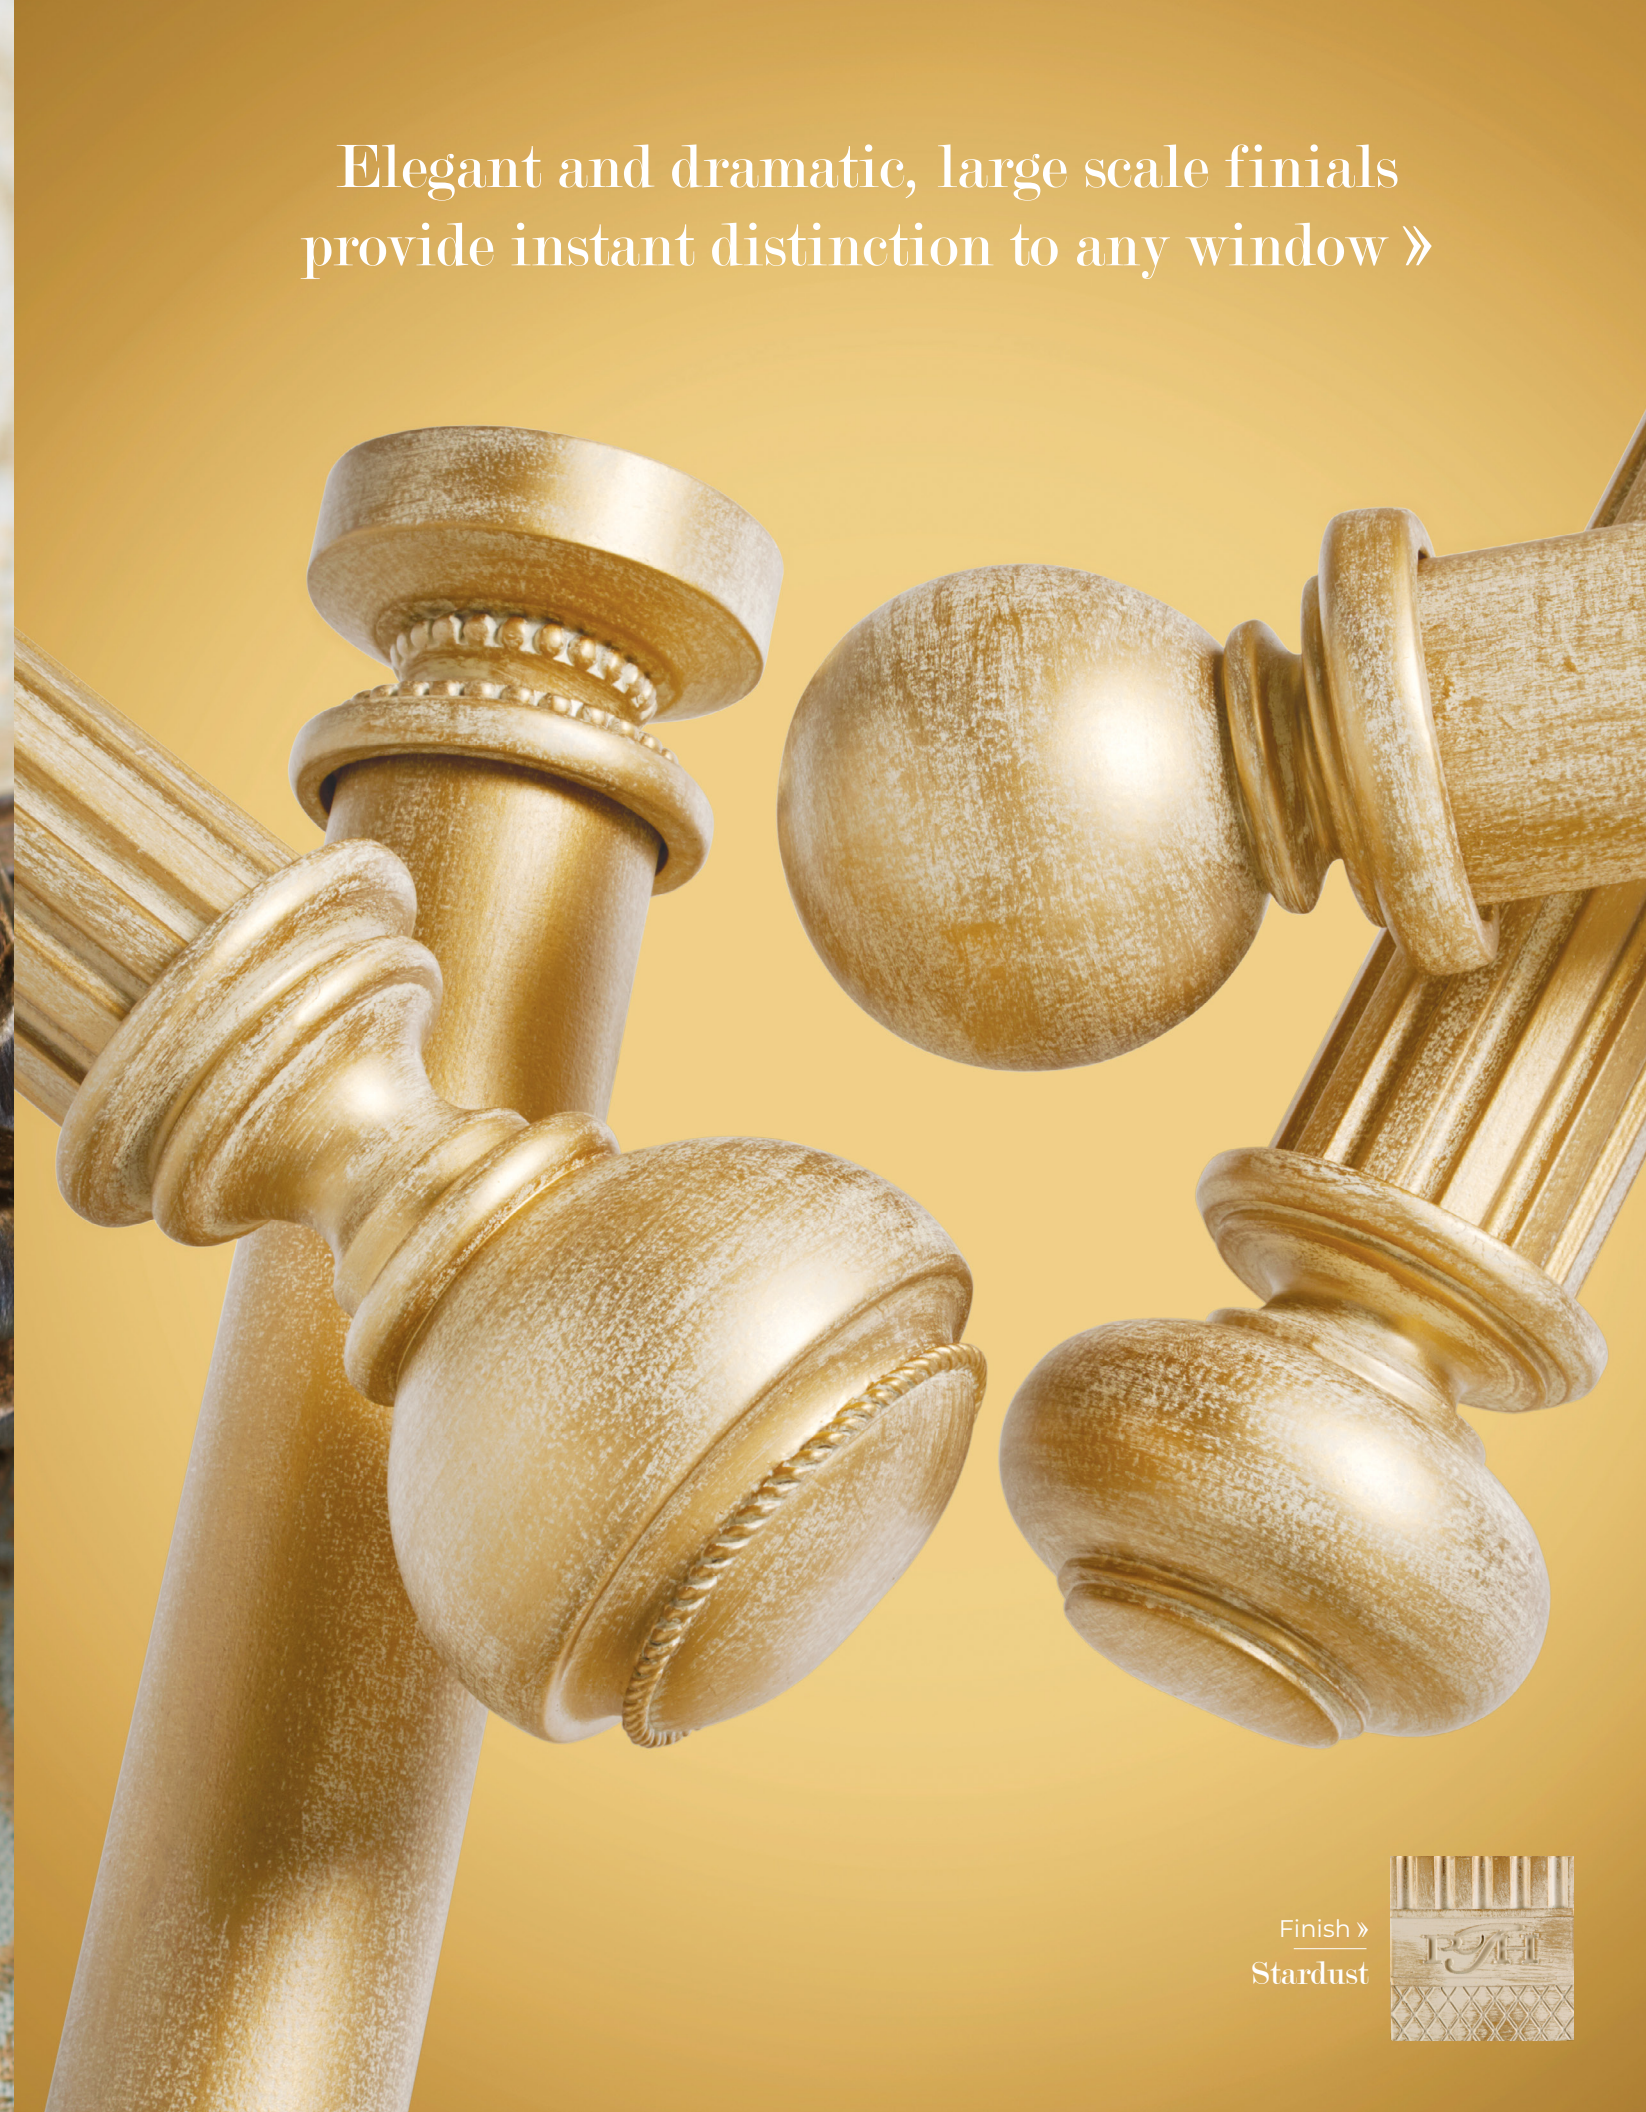

Finish »
Shimmer

Elegant and dramatic, large scale finials provide instant distinction to any window »