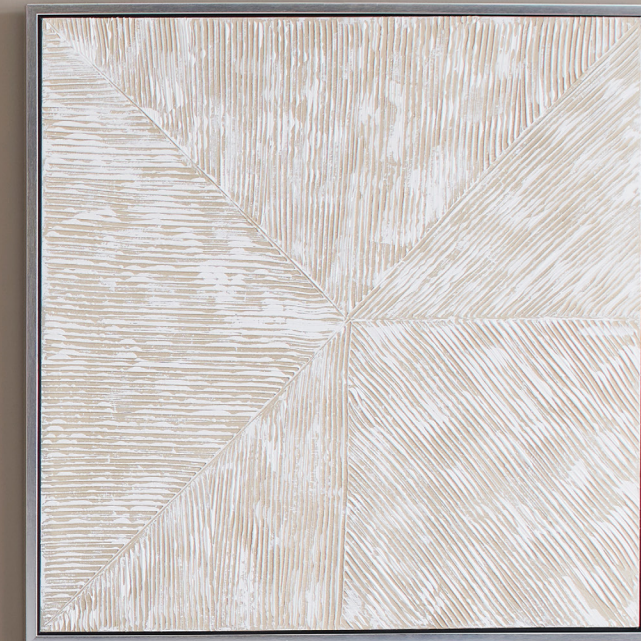

Mix sheer under room darkening drapery; when closed, sheer drapery allows beautifully filtered light to flood the room »

Finish »
Stardust