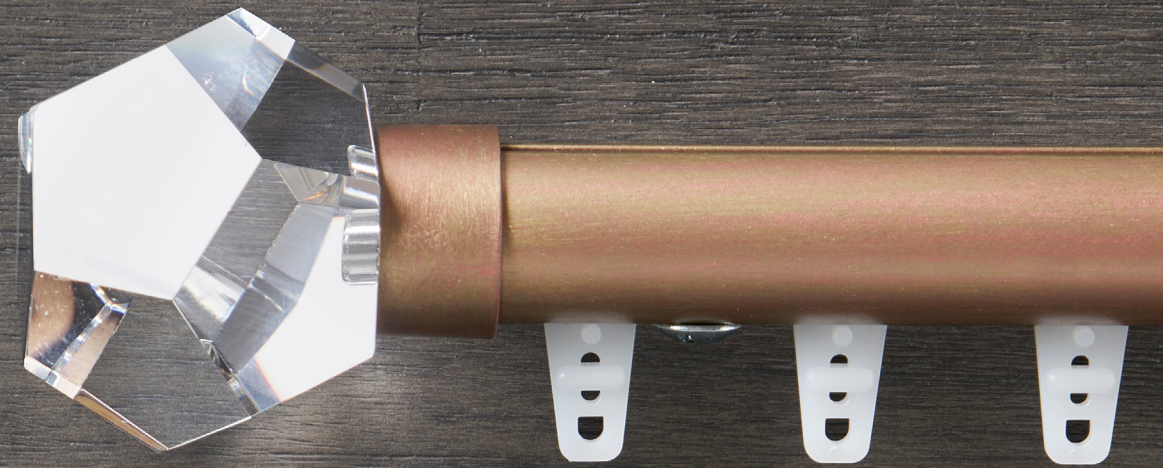

The length of your
window treatments sets
the tone for your room »

Trim & Tailored
or
Long & Dramatic

Finish »
Charcoal Zinc
featuring our acrylic pole

Quick Ship Wood & Resin
Finishes work beautifully
with natural materials and
earthy textures »

Adapt your finials to the metal traverse systems using our
Transitional Cuff / Finial Adapter »

Place Crystal Bands anywhere along the pole for extra
GLAMOUR - there's no limit! »

Clean Deco Style requires the extra Deco Cuff - Mix & Match
finishes for the ultimate customization »