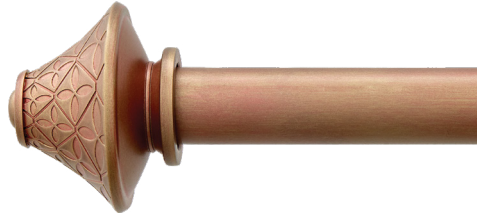

Style Guide »

Style
Modern

Style
Clean
Deco

Style
Transitional
Luxe

Style
Bohemian
Chic

Style
Rustic
Retreat

Style
Today's
Traditional

Style
Heritage
Classics

A style designed to enhance any lifestyle.