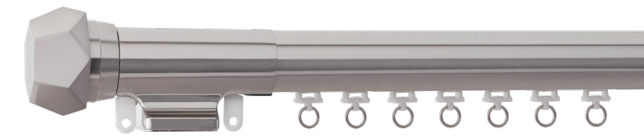

R-TEC Automation® Traverse

Integrated with the latest in smart home technology, your drapery treatment options just got a whole lot smarter. Available in 1 3/8" Metal and Heavy Duty Traverse Systems, designed with options for both residential and commercial applications.