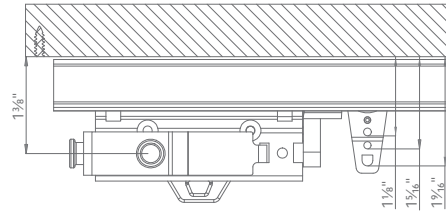

Architrac® Series 94004

Series 94004 Overview

Overview

- Assembled sets includes all necessary components
- Low profile, baton draw rod ($\frac{3}{4}$ "
- Heavy duty, wheeled (Ripplefold™) or ball bearing (pleated) carriers
- Cannot be curved or bent
- Ceiling mount only
  (Track pre-drilled 16" on center for direct ceiling mount)
- Baton options available

Track Style

Dimensions

Ceiling Mount

Available Colors

White

Gray

Bronze

Black

Draw	Mount	Operation	Maximum Track Set	Maximum Fabric Weight	Pounds Per Foot
One-Way	Ceiling Recessed	Manual	16'	64 lbs	4
Two-Way	Ceiling Recessed	Manual	32'	128 lbs	4

Max track lengths and maximum fabric weights do not apply to curved tracks. Send complete specifications and fabric weight to customer service for feasibility.

Available Draw Types

Hand/Baton Draw

For more detailed information about this track, please visit our resource library at kirsch.com.