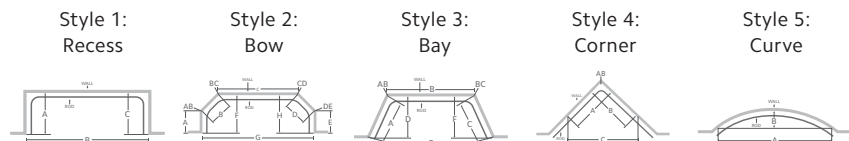

For more detailed information about this track, please visit our resource library at kirsch.com.