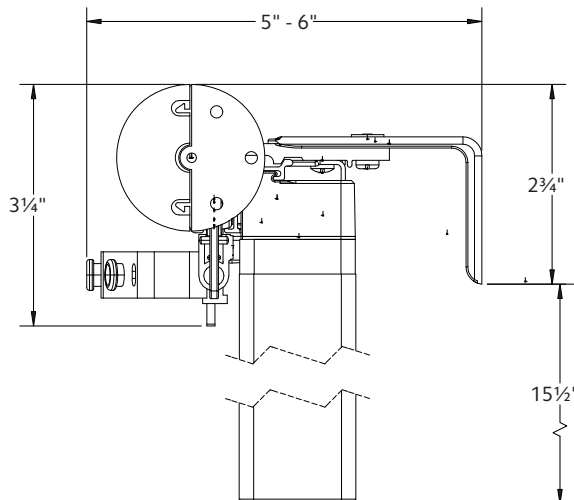

2" Wall Mount