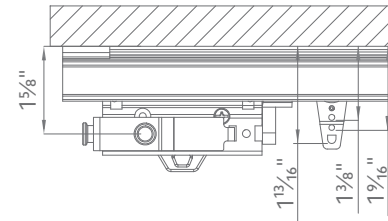

Track Style

Dimensions

Wall Mount

Ceiling Mount

Available Colors

White

Gray

Bronze