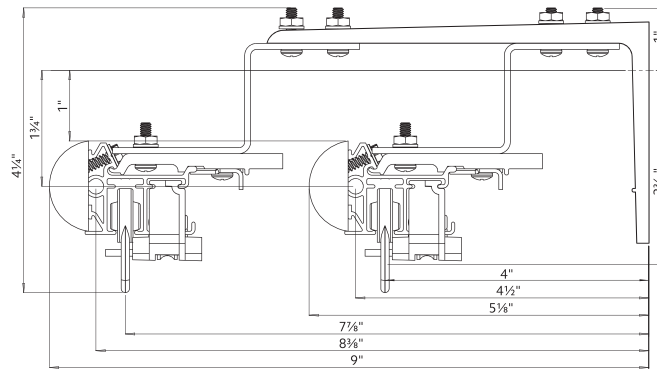

Double Wall Mount using parts:

To achieve this look, order Estate rod, ceiling mounted. 94130xxx brackets are included with the rod. Then order one, item 94125xxx double bracket and two, item 1796061 ceiling mount brackets multiplied by the quantity needed based on the bracket spacing drawing on page 40.

94125xxx

⊗

1796061

⊗

94130xxx

1 3/8" Double Wall Mount