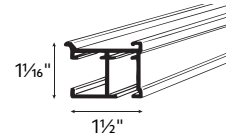

Dimensions