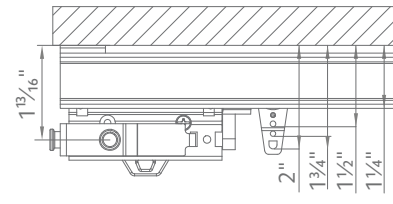

Track Style

Dimensions

Wall Mount

Ceiling Mount

Available Colors

Draw	Mount	Operation	Maximum Track Set	Maximum Fabric Weight	Pounds Per Foot
One-Way	Ceiling	Manual	20'	80 lbs.	4
	Wall	Motorized	16'	64 lbs.	4
Two-Way	Ceiling	Manual	40'	160 lbs.	4
	Wall	Motorized	16'	64 lbs.	4