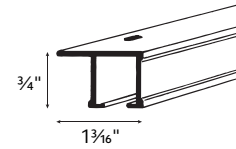

Dimensions