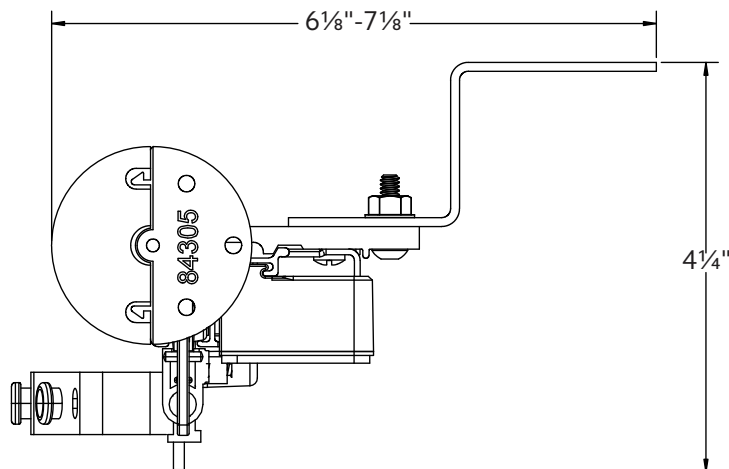

94130xxx

8

1796061

1 3/8" Ceiling Mount

2" Ceiling Mount

Double Wall Mount using parts:

To achieve this look, order Estate rod, ceiling mounted. 94130xxx brackets are included with the rod. Then order one, item 94125xxx double bracket and two, item 1796061 ceiling mount brackets multiplied by the quantity needed based on the bracket spacing drawing on page 40.