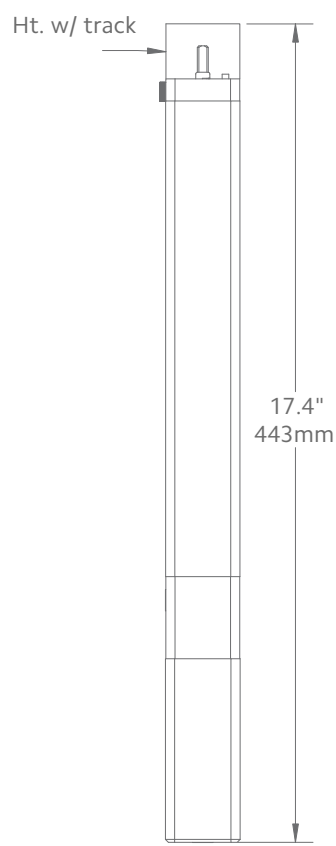

Front View

Bottom View

Motor Unit	Product No.
AMP™ Drapery Motor	62001300

Follow track specifications for drapery weight.