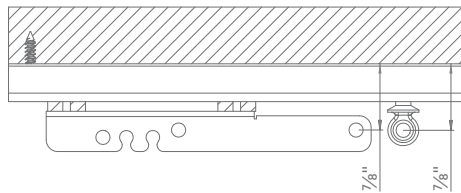

Architrac® Series 9046

Series 9046 Overview

Overview

- Assembled sets includes all necessary components
- Low profile, cubicle track (1/2")
- Ideal for cubicle curtains for commercial applications
- Can be curved or bent
- Baton options available
- Pleated or cubicle carriers

Track Style

Dimensions

Ceiling Mount