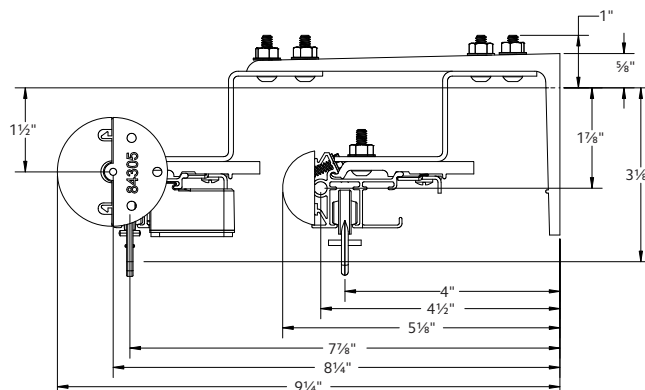

2" Front & 1 3/8" Back Double Wall Mount