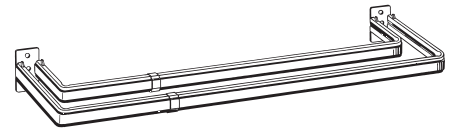

Lockseam Hardware

Lockseam

Double Curtain Rod

Front Clearance | 3"   **Front Return** | 3¼"   **Front Projection** | 3½"

Back Clearance | 2¼"   **Back Return** | 2½"   **Back Projection** | 2¾"

Product No. & Finish	Length	No. of Supports	Quantity Per Box
6222025 White	18"- 28"	0	10 sets per box
6223025 White	28"- 48"	0	10 sets per box
6225025 White	48"- 86"	1	10 sets per box
6226025 White	66"- 120"	2	6 sets per box