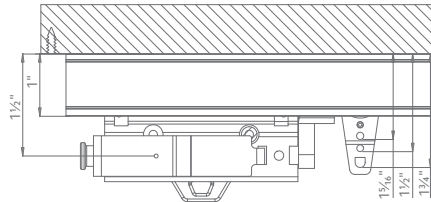

Architrac® Series 94005

Series 94005 Overview

Overview

- Assembled sets includes all necessary components
- Heavy duty, wheeled (Ripplefold™) or ball bearing (pleated) carriers
- Can be curved or bent
- Ceiling mount only (Track pre-drilled 16" on center for direct ceiling mount)
- Baton options available

Track Style

Dimensions

Ceiling Mount

Available Colors

White

Gray

Bronze

Black

Draw	Mount	Operation	Maximum Track Set	Maximum Fabric Weight	Pounds Per Foot
One-Way	Ceiling Recessed	Manual	16'	64 lbs	4
Two-Way	Ceiling Recessed	Manual	32'	128 lbs	4

Max track lengths and maximum fabric weights do not apply to curved tracks. Send complete specifications and fabric weight to customer service for feasibility.

Available Draw Types

Hand/Baton Draw

Available Bends

Architrac® Series 94001 with AMP™ Motorization cannot be bent or curved.

Style 1:
Recess

Style 2:
Bow

Style 3:
Bay

Style 4:
Corner

Style 5:
Curve

For more detailed information about this track, please visit our resource library at kirsch.com.