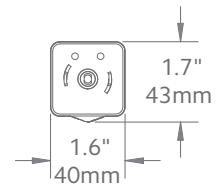

Bottom View

Motor Unit	Product No.
AMP™ Drapery Motor	62001300

Follow track specifications for drapery weight.