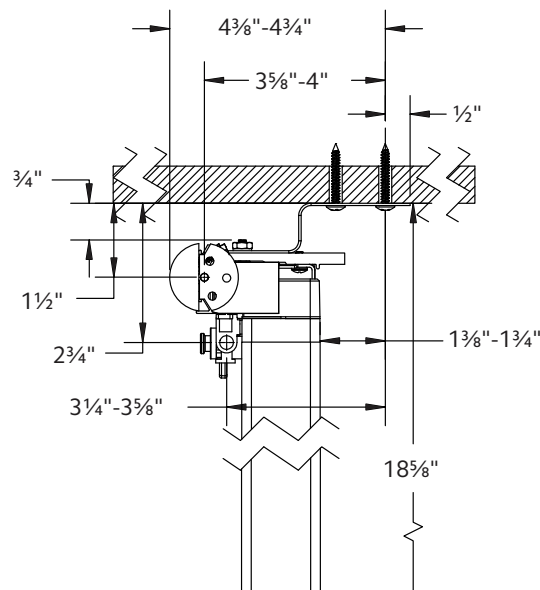

94130xxx

⊗

1796061

1 3/8" Ceiling Mount

2" Ceiling Mount

Double Wall Mount using parts:

To achieve this look, order Estate rod, ceiling mounted. 94130xxx brackets are included with the rod. Then order one, item 94125xxx double bracket and two, item 1796061 ceiling mount brackets multiplied by the quantity needed based on the bracket spacing drawing on page 10.