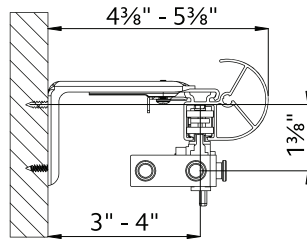

Track Style

Dimensions

Wall Mount (use 81002xxx bracket)

Ceiling Mount

Available Colors

White

Gray

Bronze