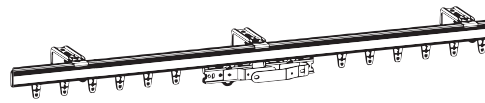

Architrac® Series 94003

Series 94003 Overview

Overview

- Assembled sets includes all necessary components
- Most versatile baton draw track
- Heavy duty, wheeled (Ripplefold™) or ball bearing (pleated) carriers
- Can be curved or bent
- Wall or ceiling mount available
- Baton options available

Track Style