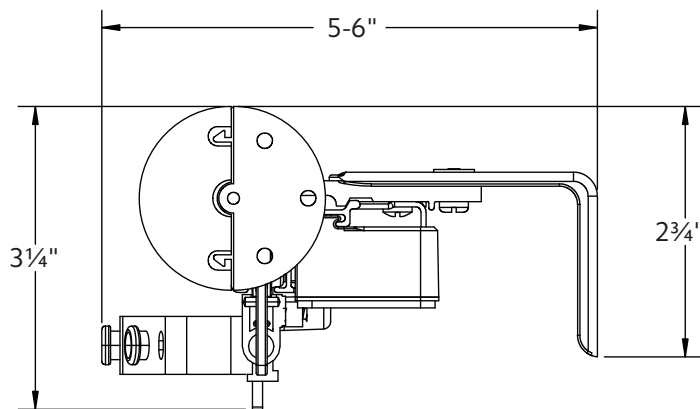

2" Wall Mount