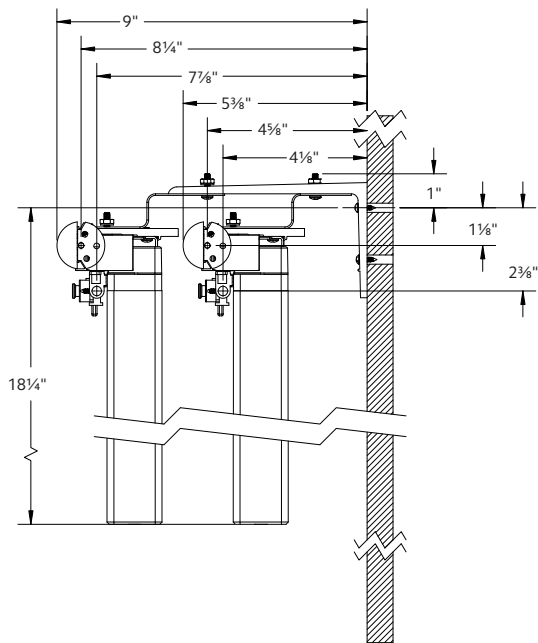

Double Wall Mount using parts:

To achieve this look, order Estate rod, ceiling mounted. 94130xxx brackets are included with the rod. Then order one, item 94125xxx double bracket and two, item 1796061 ceiling mount brackets multiplied by the quantity needed based on the bracket spacing drawing on page 10.

94125xxx

⊕

1796061

⊕

94130xxx

1 3/8" Double Wall Mount