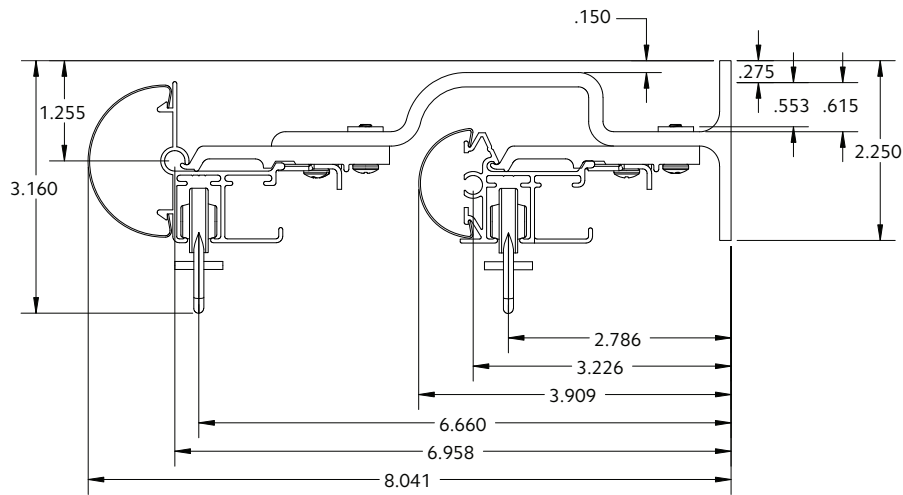

Double Wall Mount using parts:

To achieve this look, order Estate rod ceiling mounted. 94130xxx brackets are included with the rod. Then order one, item 71134110 double bracket in the quantity needed based on the bracket spacing drawing on page 40.

71134110

&

94130xxx

2" Front & 1 3/8" Back Double Wall Mount