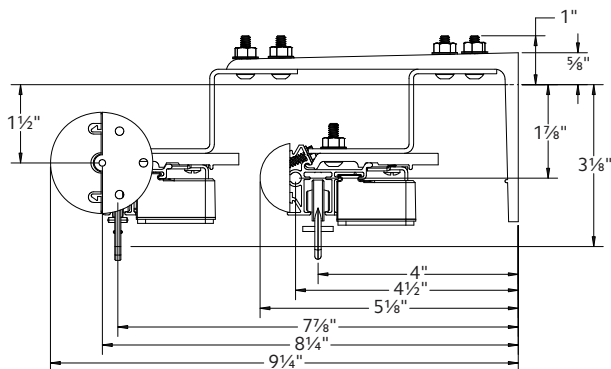

2" Front & 1 3/8" Back Double Wall Mount