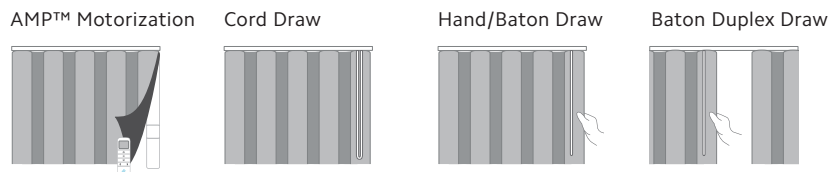

Available Draw Types

Available Bends

Architrac® Series 94001 with AMP™ Motorization cannot be bent or curved.