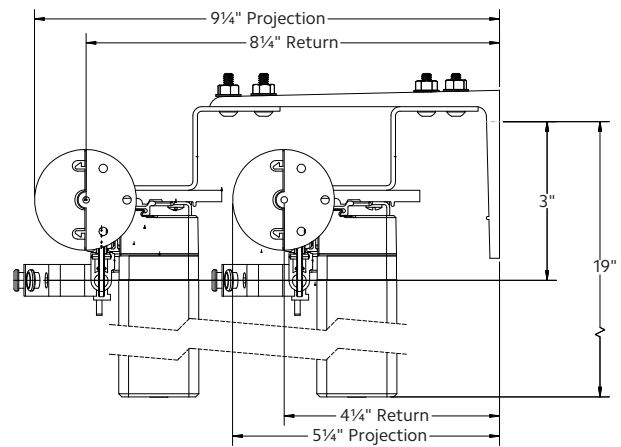

2" Double Wall Mount