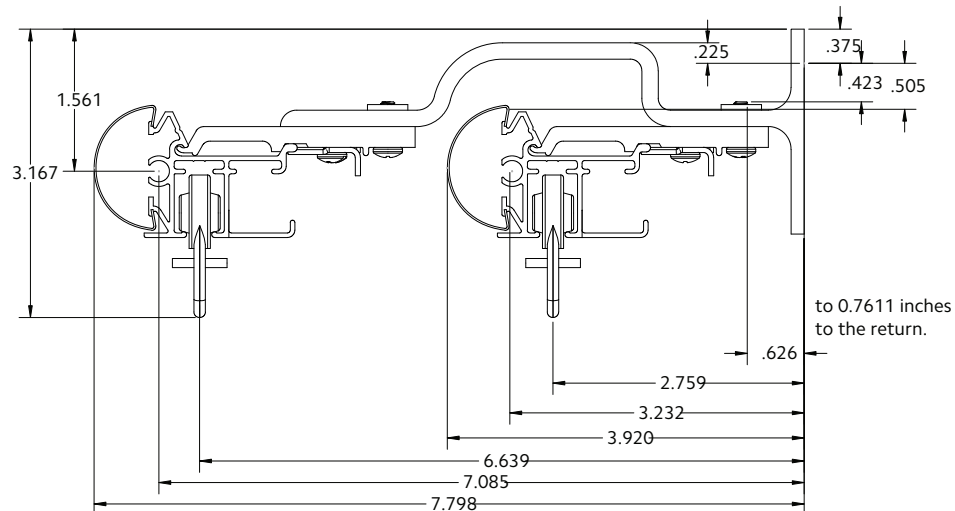

1 3/8" Front & 1 3/8" Back Double Wall Mount