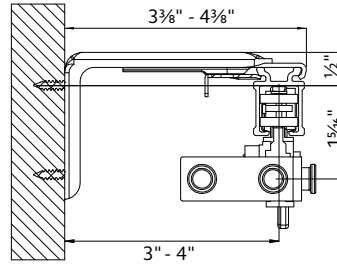

Dimensions

Wall Mount