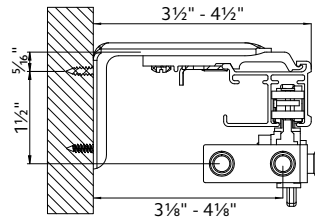

Architrac® Series 94001

Series 94001 Overview

Overview

- AMP™ Motorization available
- Assembled sets includes all necessary components
- Most versatile Architrac® Rod
- Heavy duty, ball bearing pulleys
- Heavy duty, wheeled (Ripplefold™) or ball bearing (pleated) carriers
- Can be curved or bent (not available for motorized tracks)
- Wall or ceiling mount available
- Manual or Motorized Drawn Rods

Track Style

Dimensions

Wall Mount

Ceiling Mount

Available Colors

Draw	Mount	Operation	Maximum Track Set	Maximum Fabric Weight	Pounds Per Foot
One-Way	Ceiling	Manual	20'	80 lbs.	4
	Wall	Motorized	16'	64 lbs.	4
Two-Way	Ceiling	Manual	40'	160 lbs.	4
	Wall	Motorized	16'	64 lbs.	4

Max track lengths and maximum fabric weights do not apply to curved tracks. Send complete specifications and fabric weight to customer service for feasibility.

Available Draw Types

Available Bends

Architrac® Series 94001 with AMP™ Motorization cannot be bent or curved.

For more detailed information about this track, please visit our resource library at kirsch.com.