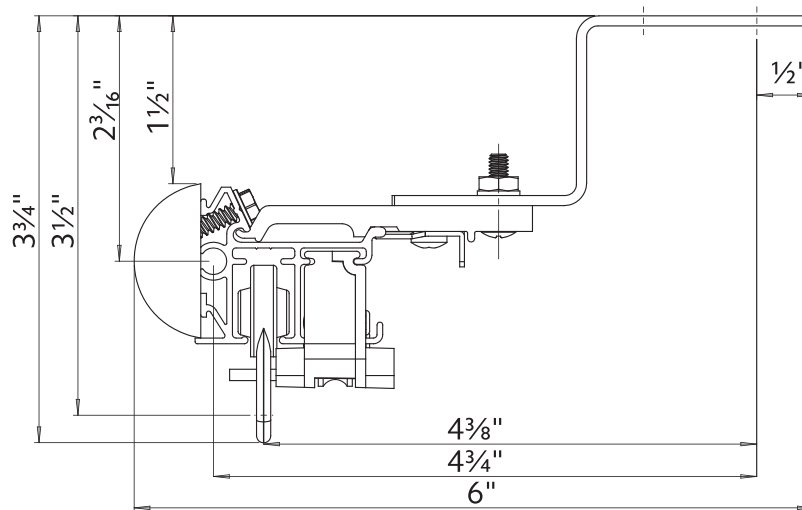

Available Colors

White

Side View

Front View

Bottom View

Motor Unit	Product No.
AMP™ Drapery Motor	62001300

Technical Specs	AMP™ Motor
Power Supply	DC 16.5V-0.89A (100-240VAC 50/60Hz 0.5A)
Amperage	2.55Ah
Average Linear Speed	7.8inches/sec
Power Consumption	40 watts
Torque	1.2Nm
Power Cable Length	6 feet
Variable Speed	80, 100 & 120 rpm
Certifications	UL/CE
Max. Track Length	Estate™ - 16 ft Architrac™ 94001 - 16 ft
Max. Load	64 lbs

94130xxx

8

1796061

1 3/8" Ceiling Mount

2" Ceiling Mount

Double Wall Mount using parts:

To achieve this look, order Estate rod, ceiling mounted. 94130xxx brackets are included with the rod. Then order one, item 94125xxx double bracket and two, item 1796061 ceiling mount brackets multiplied by the quantity needed based on the bracket spacing drawing on page 40.