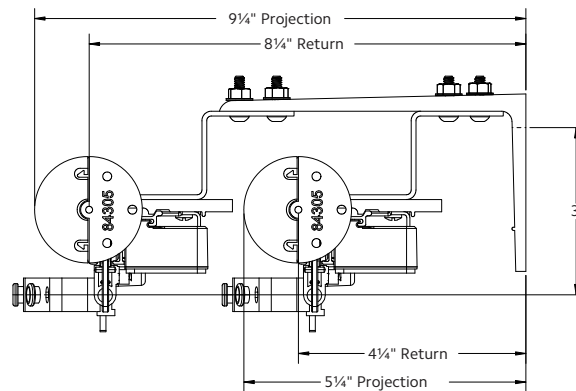

2" Double Wall Mount