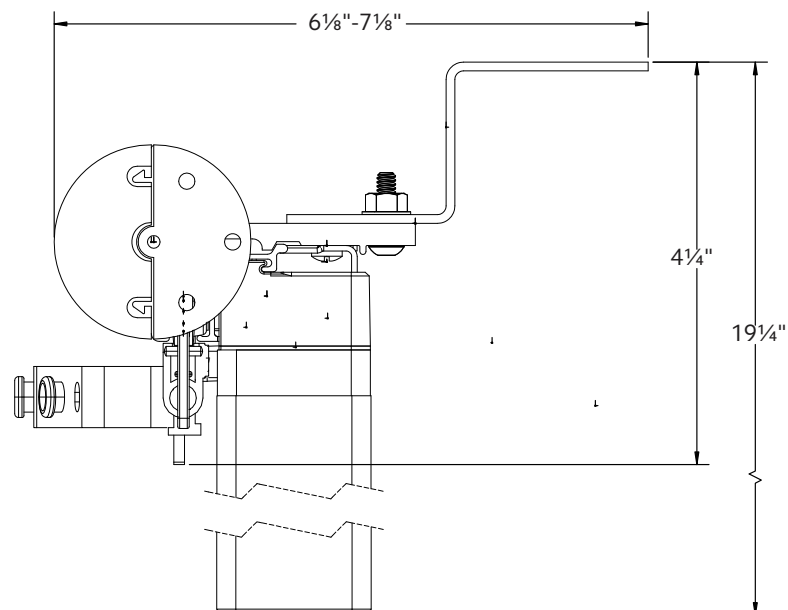

94130xxx

⊗

1796061

1 3/8" Ceiling Mount

2" Ceiling Mount

Double Wall Mount using parts:

To achieve this look, order Estate rod, ceiling mounted. 94130xxx brackets are included with the rod. Then order one, item 94125xxx double bracket and two, item 1796061 ceiling mount brackets multiplied by the quantity needed based on the bracket spacing drawing on page 10.