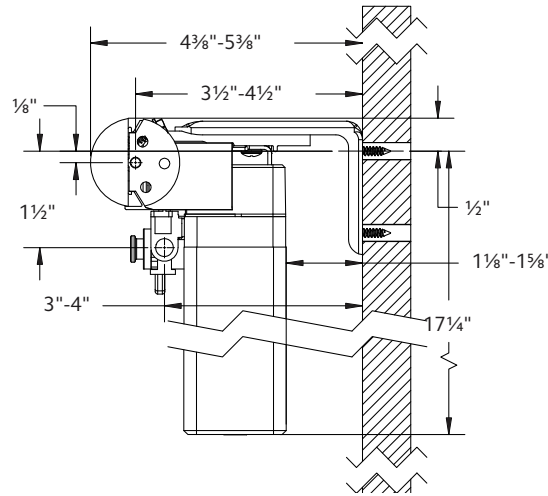

1 3/8" Wall Mount