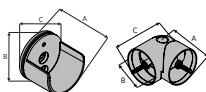

Use the measurement guide to the left to help determine the correct dimensions for your selected product.