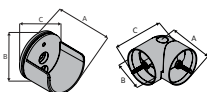

Fits	Quantity per Box
1 3/8" Wrought Iron Poles	50 pieces per box

Product Number & Finish	
56469058	White