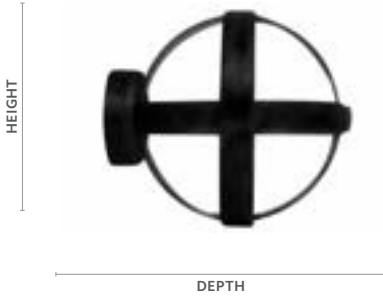

1 3/8" Finials & Endcaps

Axiom