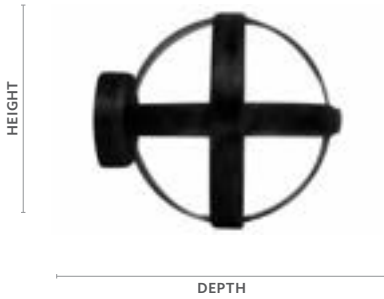

## Axiom

Fits	Dimensions	Quantity per Box
1" Wrought Iron Poles	Depth: 3¼" Height: 2⅞" Width: 2⅞"	5 pairs per box

Product Number & Finish					
56381770	Black	56381804	Graphite	56381802	Iron Oxide
56381803	Chalk	56381805	Heirloom Copper	56381777	Rust