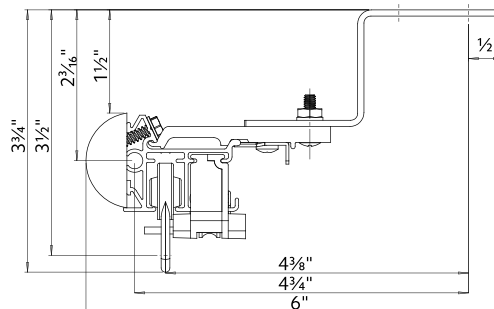

1 3/8" Ceiling Mount