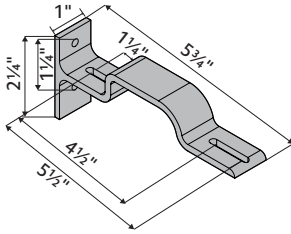

1 3/8" Estate™ Traverse Rod Components

To learn more about the technical specs on Estate Traverse Rods and AMP™ Motorization, see pages 28-31.

Double Bracket

Fits	Dimensions	Quantity per Box
1 3/8" Estate™ Traverse Rods 2" Estate™ Traverse Rods	Depth: 5 3/4" Height: 2 1/4" Width: 1"	10 pieces per box
Product Number & Finish		
71134110 Satin Brass