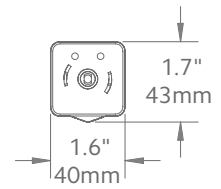

Bottom View

Motor Unit

Product No.

AMP™ Drapery Motor 62001300

Technical Specs

AMP™ Motor

Power Supply DC 16.5V-0.89A
(100-240VAC 50/60Hz 0.5A)

Amperage 2.55Ah

Average Linear Speed 7.8inches/sec

Power Consumption 40 watts

Torque 1.2Nm

Power Cable Length 6 feet

Variable Speed 80, 100 & 120 rpm

Certifications UL/CE

Max. Track Length Estate™ - 16 ft
Architrac™ 94001 - 16 ft

Max. Load 64 lbs

Follow track specifications for drapery weight.