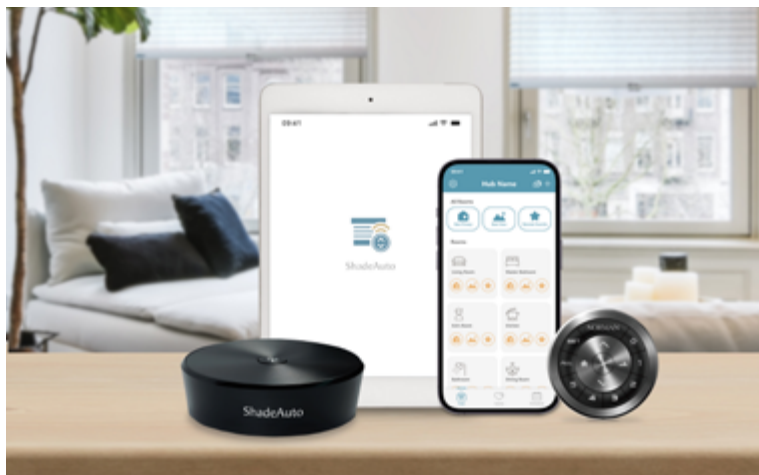

Innovative Recharging

Unique Dual Power Meters

Intuitive Design

Voice Control

NORMAN® SMART MOTORIZATION

			Portrait™ Honeycomb Shades	Soluna™ Roller Shades	Centerpiece™ Roman Shades	PerfectSheer™	Smart- Drape®
AutoWand™				✓	✓	✓	
Norman Smart Motorization	Power Source	Rechargeable Battery with Charging Wand	✓	✓			
		Rechargeable Battery with AC Adapter Charger		✓	✓	✓	✓
		Permanent AC Adapter Plug-in	✓	✓	✓	✓	✓
		DC Low Voltage Hard Wire	✓	✓	✓	✓	
	Accessories	Standard Remote	✓	✓	✓	✓	✓
		SmartDial™ Remote	✓	✓	✓	✓	✓
		Power Distribution Panel	✓	✓	✓	✓	
		Repeater	✓	✓	✓	✓	✓
		ShadeAuto™ Hub & App	✓	✓	✓	✓	✓