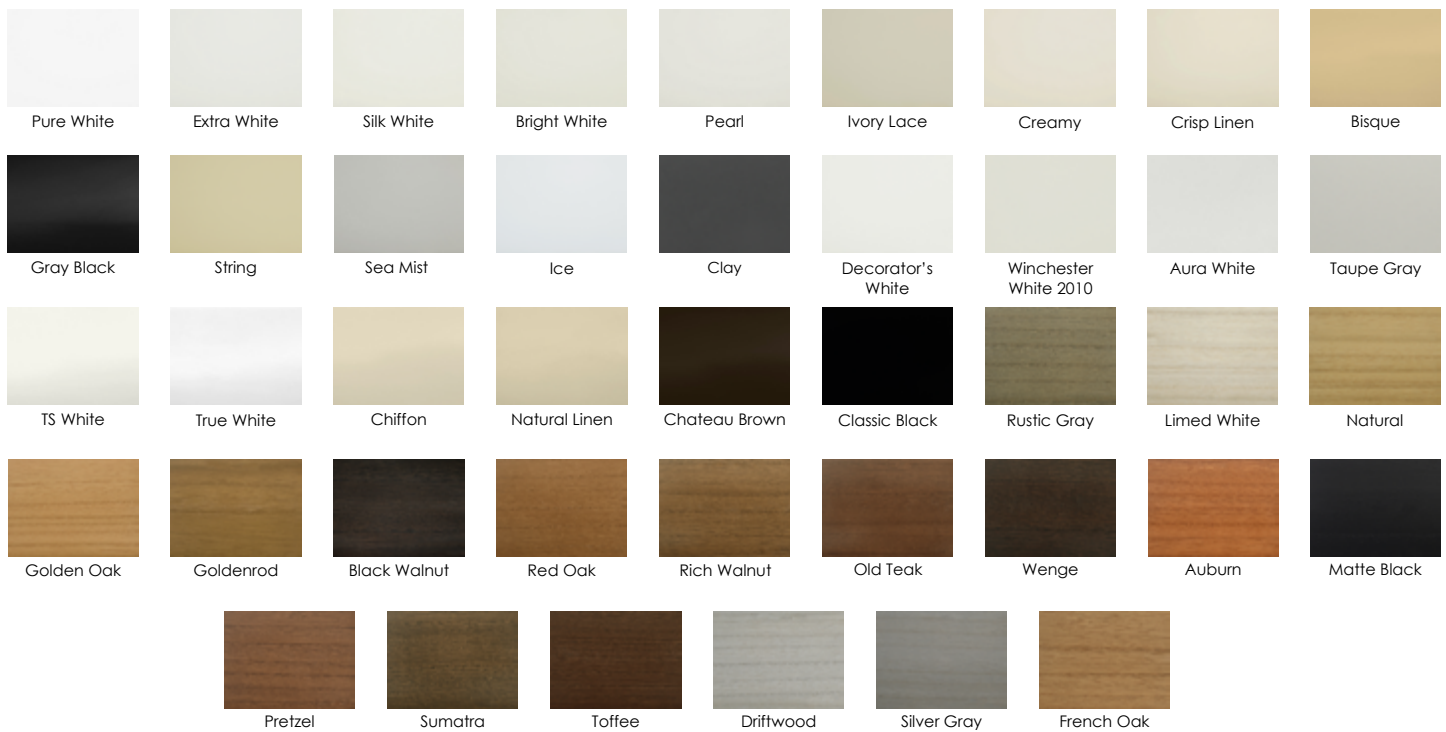

Roller Shades with Palladian Shelf

PALLADIAN WINDOW SHELF

The Palladian Window Shelf is a decorative support solution designed to be mounted horizontally in an arched or angled window. It works as divider and mounting surface, which can be used with any Norman® blind or shade.

Available Colors:

Palladian Shelf with Product*

Width

24	32	36	42	48	54	60	66	72	78	84	90	96
122	161	180	211	242	270	301	328	361	389	420	450	479

*For all faux wood blinds and Synchrony™ vertical blinds, please use the Palladian Shelf without Product pricing.