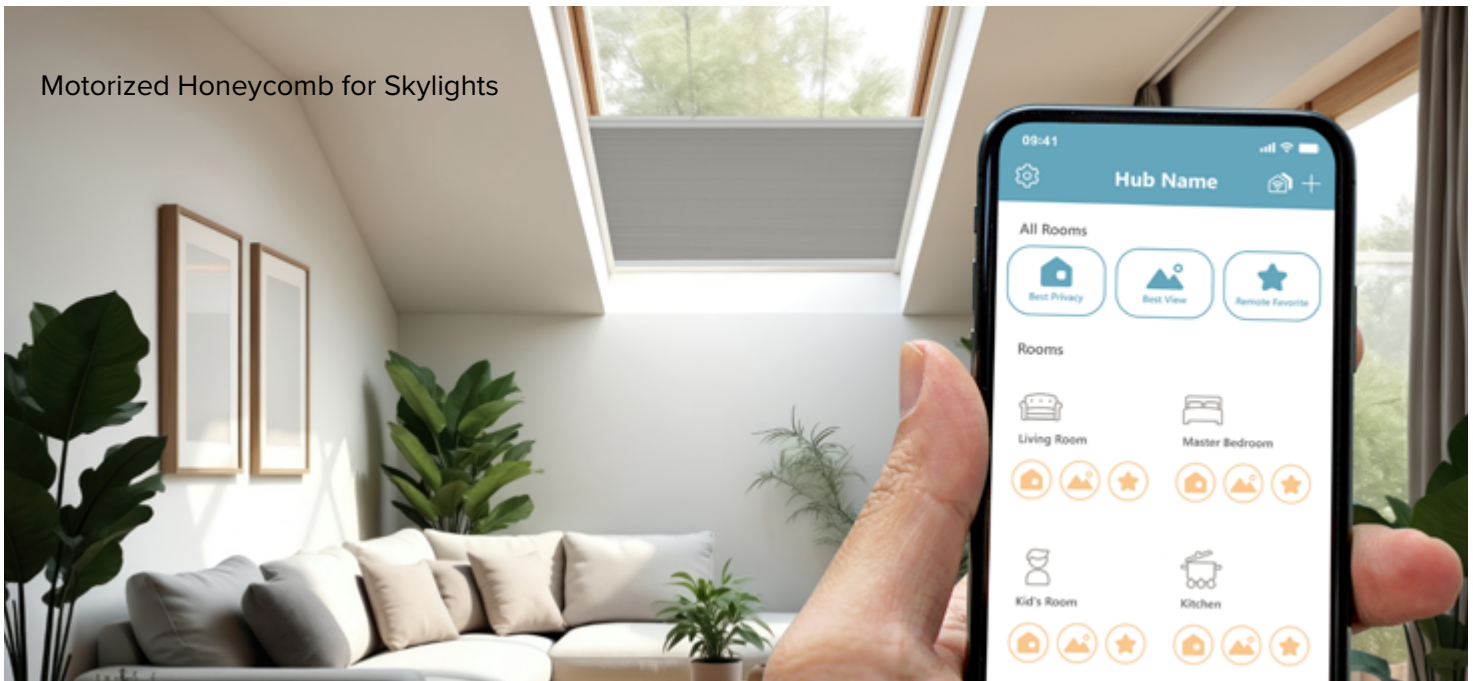

Portrait™ Honeycomb	Soluna™ Roller	Centerpiece™ Roman	PerfectSheer™	SmartDrape®
Motor	$482	$482	$482	$482	$642
Dual Motor for Honeycomb*	$642	NA	NA	NA	NA
Single Motor for Skylights	$611	NA	NA	NA	NA
Wired Charging Wand	$161	$161	NA	NA	NA
Wireless Charging Wand	$428	$428	NA	NA	NA
DC Connection Harness	$11	$11	$11	$11	NA
Power Distribution Panel	$931	$931	$931	$931	NA
Hub	$321	$321	$321	$321	$321
Repeater	$107	$107	$107	$107	$107
SmartDial™ G2 Remote	$268	$268	$268	$268	$268
Color Rings for SmartDial™ G2 Remote	$43	$43	$43	$43	$43
Basic Remote (black)	$75	$75	$75	$75	$75
Extension Pole for Charging Wand	$75	$75	NA	NA	NA
Charging Extension Wand	NA	NA	NA	NA	$75
Extension Cable	NA	$43	$43	$43	NA
Charging Kit	$43	$43	$43	$43	$43

*For honeycomb Day & Night or TDBU

Note: For Day & Night Roman Shades or Dual Shade in Roller Shades, use single motor surcharge X 2.

Motorized Honeycomb for Skylights