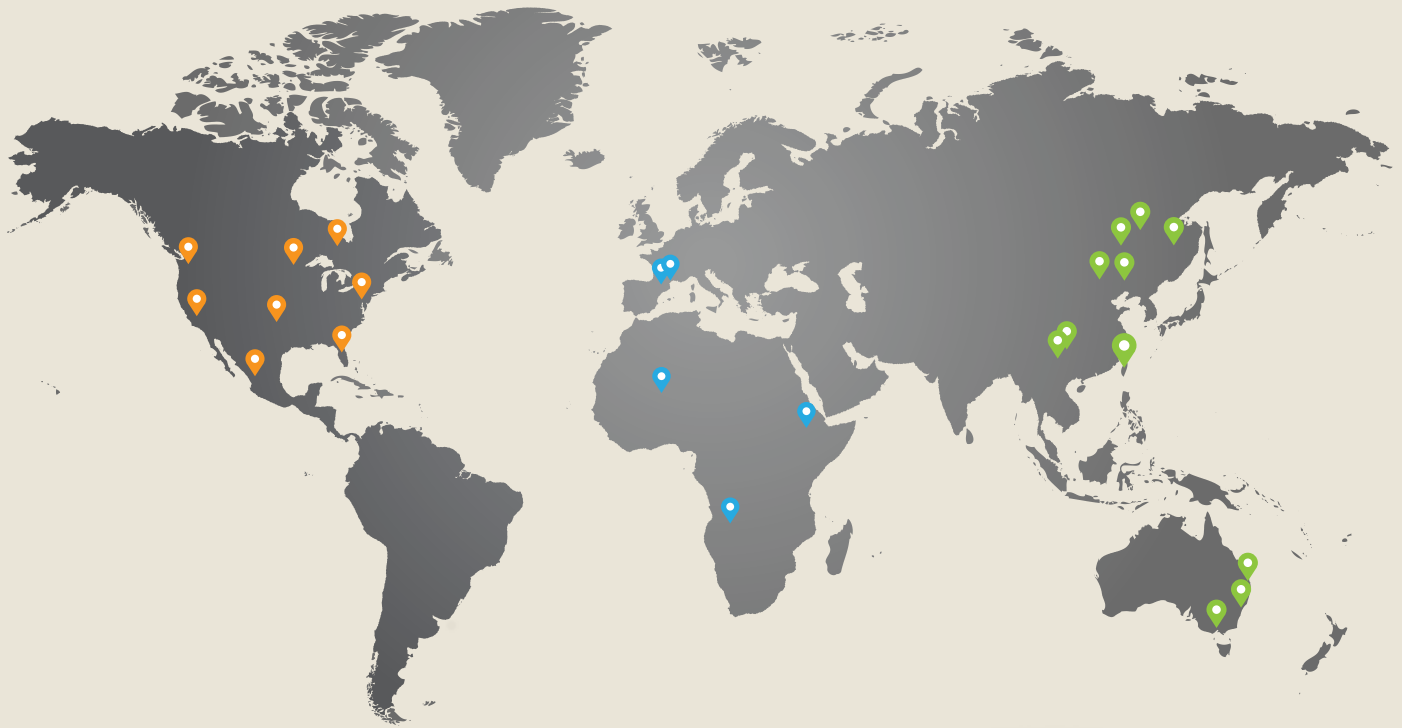

Norman® Regional Showrooms

Experience our products in person at showrooms across the U.S. and Canada.

United States

NE Showroom

3979 Deep Rock Road,
Richmond, VA 23233

Central Showroom

1175 N. Stemmons Freeway,
Lewisville, TX 75067

NW Showroom

1233 Andover Park E,
Ste 200, Tukwila, WA 98188

SE Showroom

5022 Gate Parkway, Bldg 300
Ste 307, Jacksonville, FL 32256

MW Showroom

935 National Parkway,
Schaumburg, IL 60173

Canada

Toronto Showroom

5980 McLaughlin Road, Unit #3,
Mississauga, ON L5R 3X9

Normanusa.com