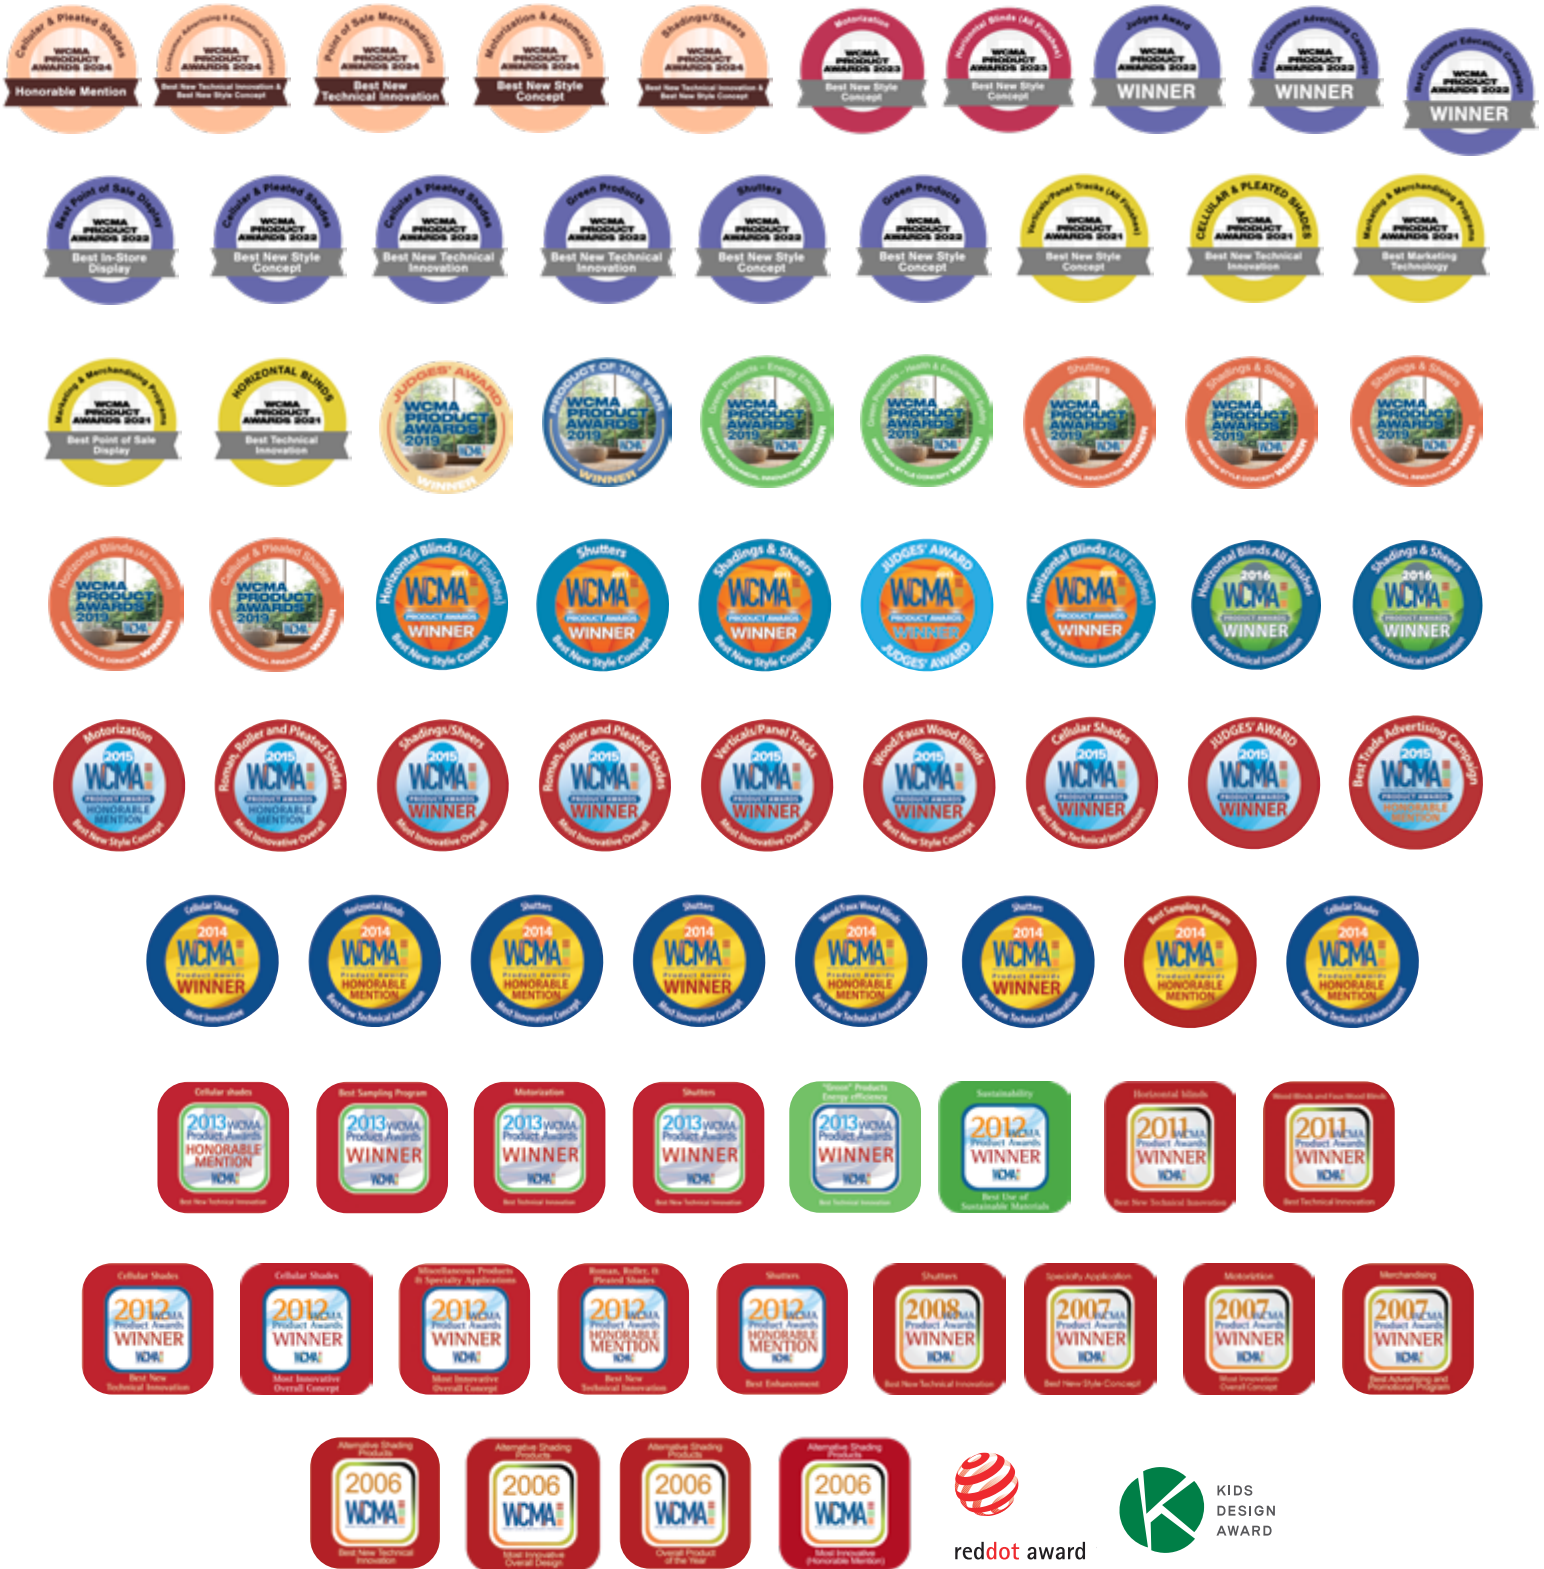

Improving User Experience with Innovation

91 Awards & Counting

reddot award

KIDS DESIGN AWARD