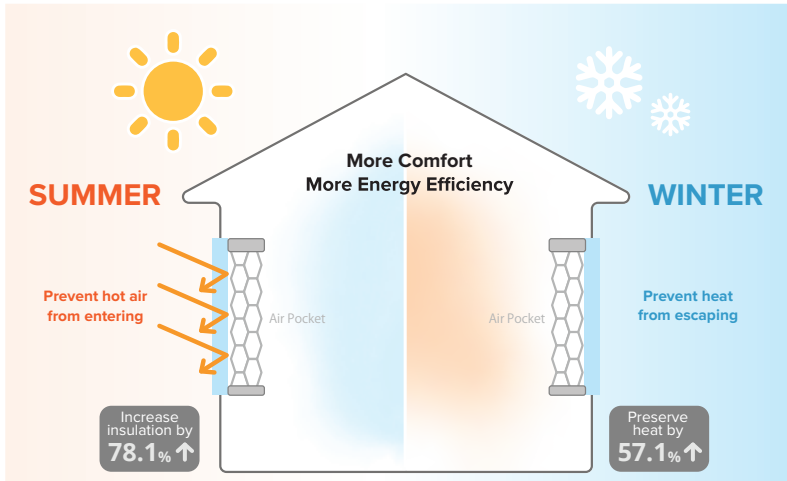

SCAN TO WATCH

RE-ENGINEERED & MODERNIZED

Portrait™ delivers smoother, quieter and more consistent performance. It is specially made to be free from billowing, creeping and drooping. The exclusively designed rail system includes a built-in light block that helps keep glare at bay.

GET THE MOST ENERGY SAVINGS

Your windows are a source through which surprising amounts of energy for heating and cooling can be lost. The pockets of our unique cellular fabrics create a layer of insulation, for substantial energy savings and protection against energy loss.