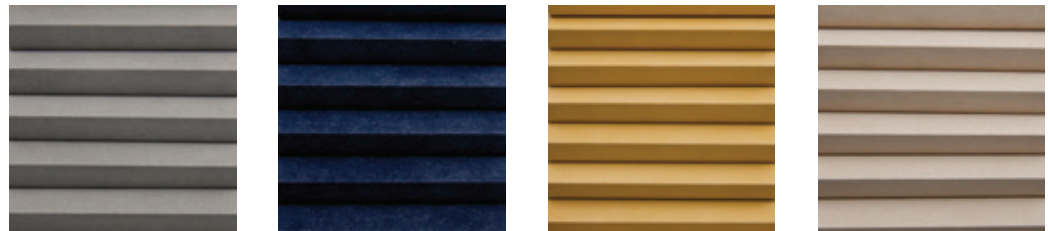

ROOM DARKENING: 100% UV BLOCKAGE