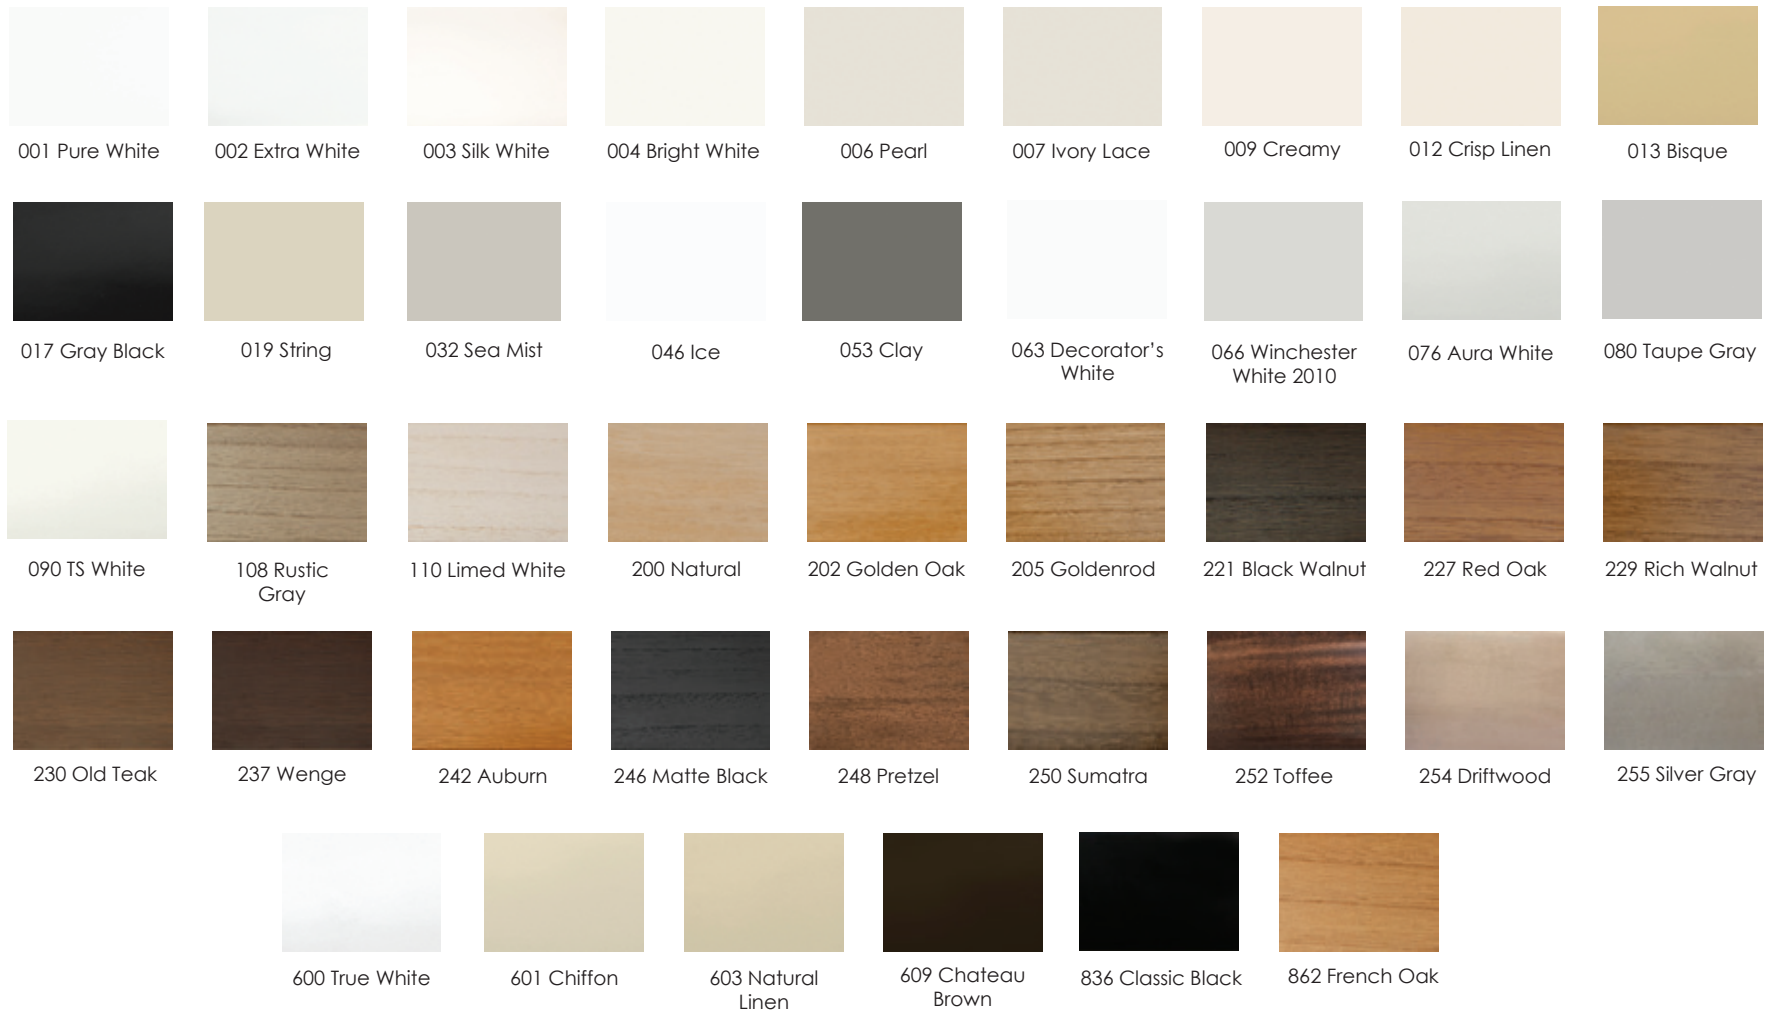

2" BEL AIR Z FRAME

3" CROWN Z FRAME

HANG STRIP

FRAME COLORS

SmartFit® with Frame & Palladian Shelf

All colors printed in booklet are for **reference only** and may differ from those of our actual products. Please refer to our color swatch samples for actual product colors.