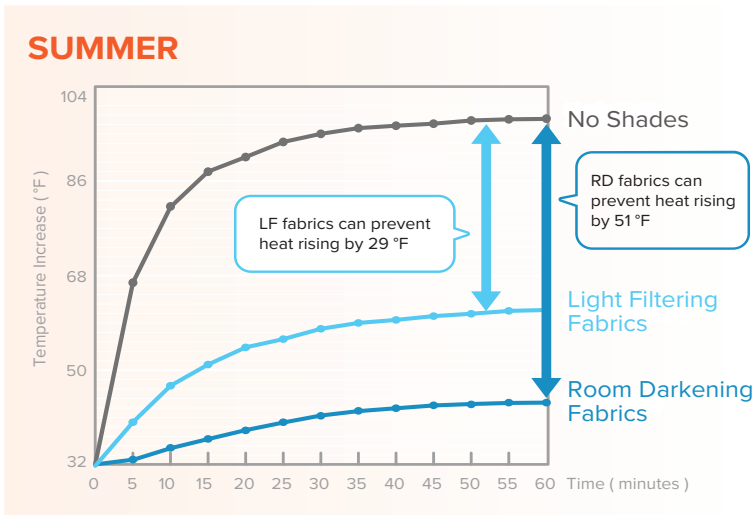

Solar heat passes through windows in the summer.

Indoor heat escapes in the winter.

*1/2" Double Cell shades were tested.

Test Methods:

- Heat insulation test (infrared lamp at 140°F testing)
Simulate the summer weather and test the effect of a honeycomb shade heat against heat flowing into the room
- Heat Preservation test
Simulate the winter weather and test the heat preservation effect of a honeycomb shade
- Tests were conducted by Japan Textile Product Quality and Technology Center.