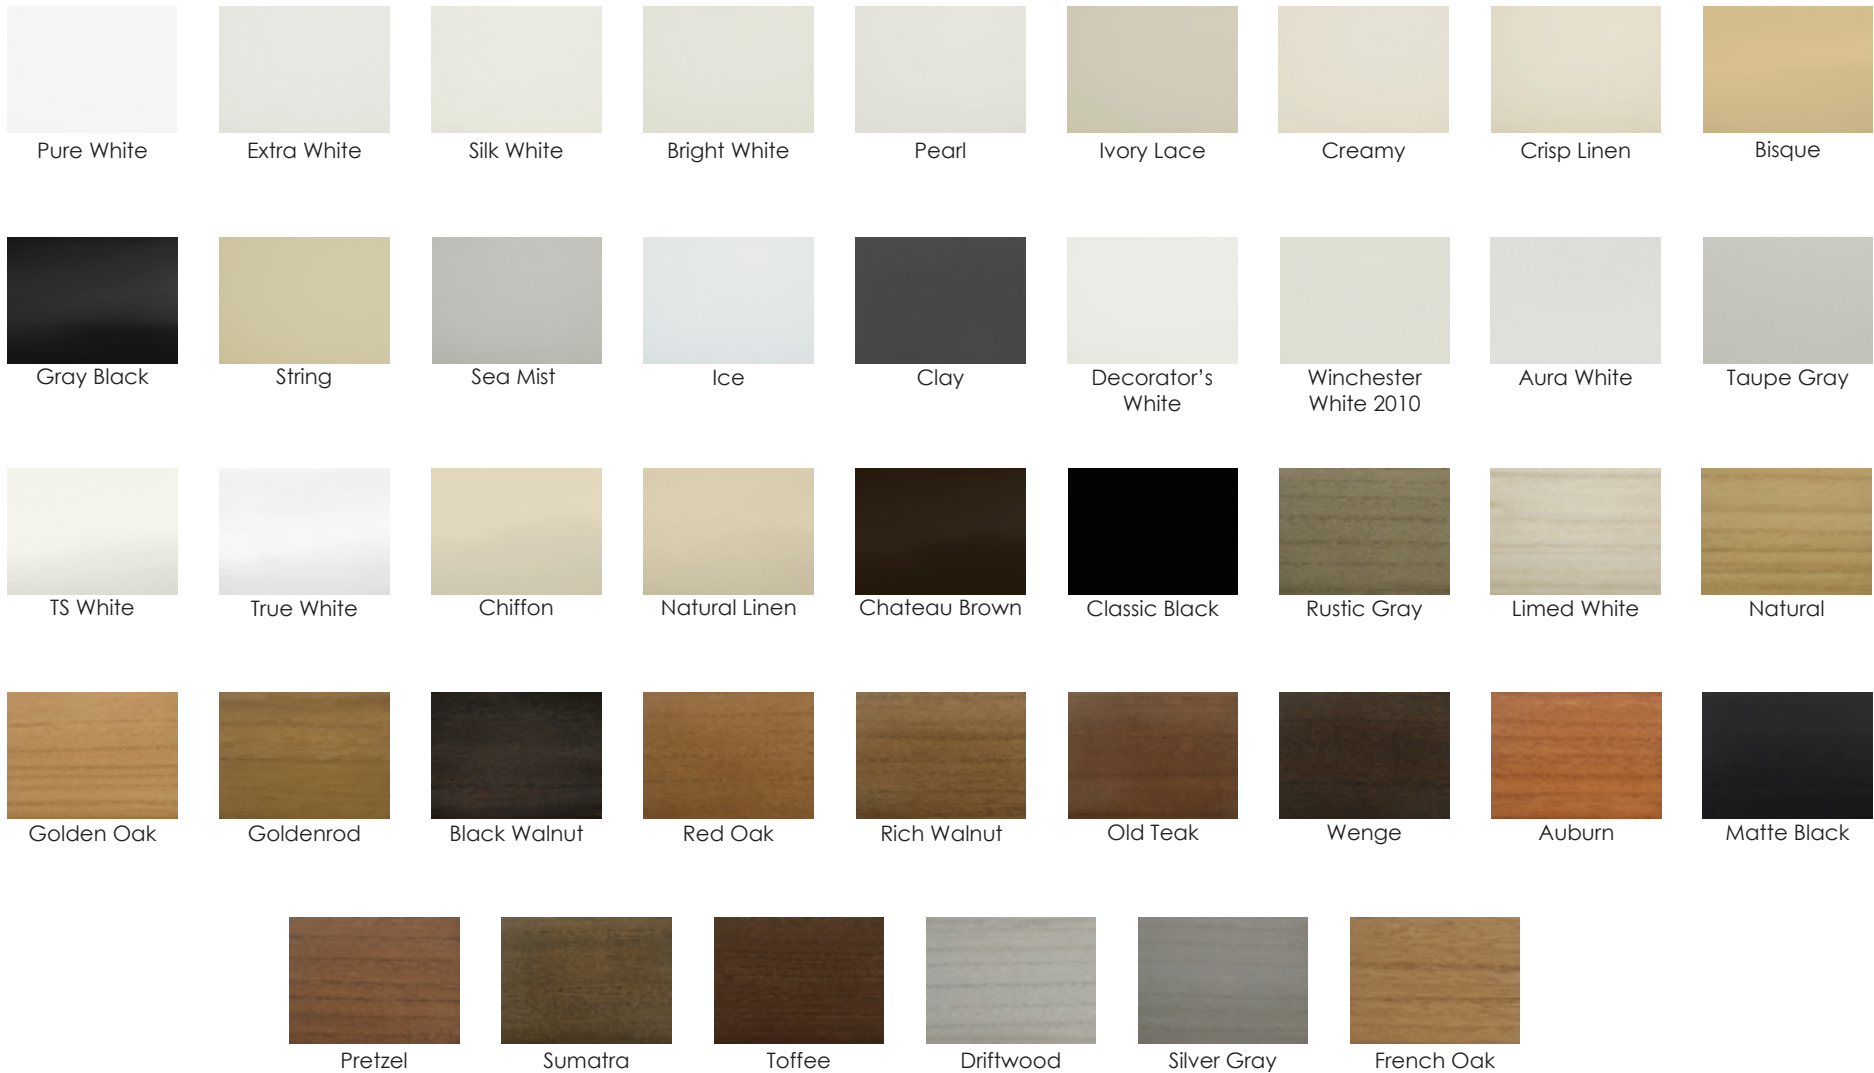

HOW TO CHOOSE

1. SELECT OPACITY / LIGHT CONTROL

Select an opacity depending on your view-through preferences and practical requirements – either sheer, light filtering or room darkening. Then choose from one of 3 main fabric types – Natural, Designer or Solar Screen. All Solar Screens have a “%” designation. The higher this number, the more open or “see-through” the fabric.

Dual Shade

Like two shades in one, the dual layered approach features one shade behind another shade for the ultimate in versatility. Each shade operates independently, allowing you to mix and match fabrics for controlling light, view and privacy throughout different times of day.

AVAILABLE COLORS

All colors printed in booklet are for reference only and may differ from those of our actual products. Please refer to our color swatch samples for actual product colors.

NORMAN[®]
SHUTTERS. BLINDS. SHADES.