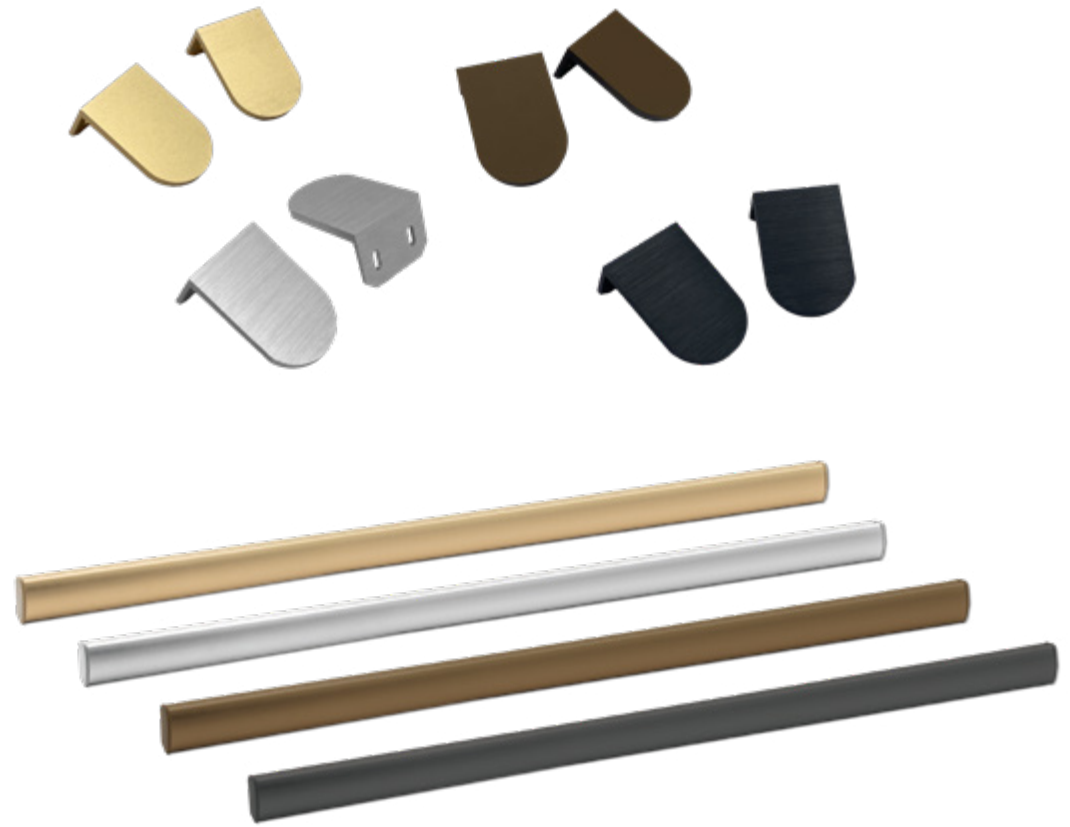

EXPERIENCE
SMARTRELEASE™

3. SELECT TOP TREATMENT AND ACCESSORIES

Square Fascia

Curved Fascia

Cassette

Fabric Valance

Modern Wood Valance

Cassette

Keystones

Bracket in Bronze

Hem Bar in Bronze

Elevate your roller shades with the **Premium Hardware Collection**. Choose from luxurious finishes — **Bronze, Brass, Brushed Black,** and **Brushed Matte Silver** — to add a striking, modern accent to any space. Compatible with every lift system, including customer favorites like **PrecisionLift™ Cordless** and **Norman® Smart Motorization**, these premium options deliver the perfect balance of sophisticated style and effortless functionality.

All colors printed in booklet are for reference only and may differ from those of our actual products.

Light Guard

Light Guard is designed to block direct light that escapes off the top and sides of window openings. Available in an array of colors, it can be easily coordinated with the fabric color.