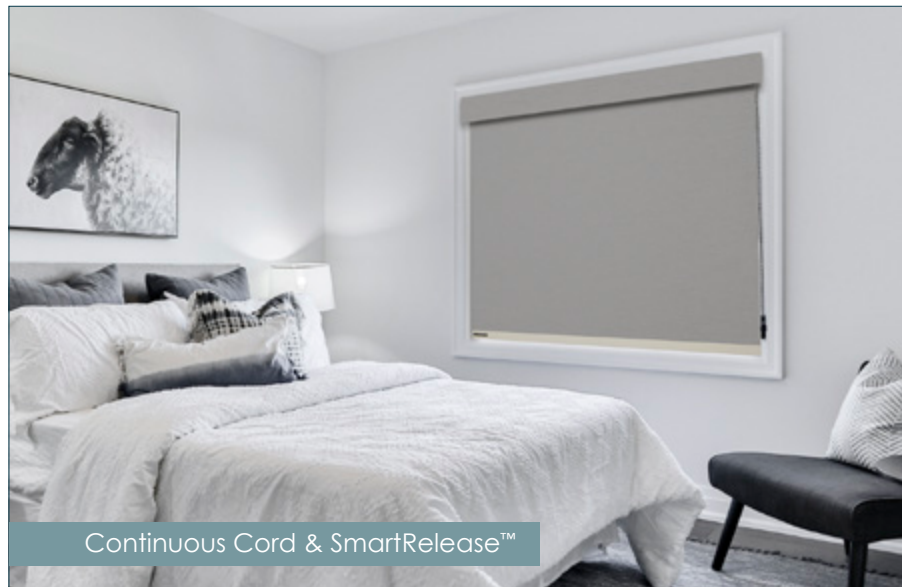

2. SELECT LIFT SYSTEM