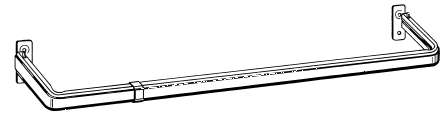

Lockseam

1½" Single Curtain Rod

Front Return | 1½"

Product No. & Finish	Length	No. of Brackets/Supports	Quantity Per Box
1046616 White	28" - 48"	2 brackets	12 sets per box
1046617 White	48" - 84"	2 brackets, 1 center support	12 sets per box