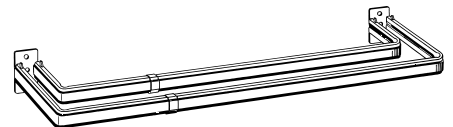

Lockseam

Double Curtain Rod

Front Return | 3½"   Back Return | 2½"

Product No. & Finish	Length	No. of Brackets/Supports	Quantity Per Box
1046625 White	28"- 48"	2 brackets	12 sets per box
1046626 White	48"- 84"	2 brackets, 1 center support	12 sets per box
1046627 White	84"- 120"	2 brackets, 2 center supports	12 sets per box