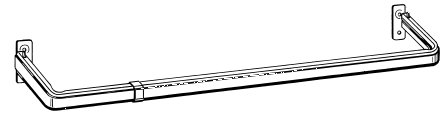

Lockseam

2½" Single Curtain Rod

Front Return | 2½"

Product No. & Finish	Length	No. of Brackets/Supports	Quantity Per Box
1046618 White	18" - 28"	2 brackets	12 sets per box
1046619 White	28" - 48"	2 brackets	24 sets per box
1046620 White	48" - 84"	2 brackets, 1 center support	24 sets per box
1046621 White	84" - 120"	2 brackets, 2 center supports	12 sets per box