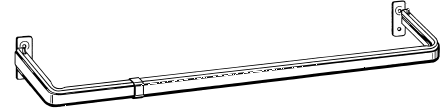

Lockseam Hardware

Lockseam

½" Single Curtain Rod

Front Return | ½"

Product No. & Finish	Length	No. of Brackets/Supports	Quantity Per Box
1046633 White	6" - 11"	2 brackets	12 sets per box
1046634 White	12" - 20"	2 brackets	12 sets per box
1046635 White	20" - 36"	2 brackets	12 sets per box
1046636 White	28" - 48"	2 brackets	12 sets per box